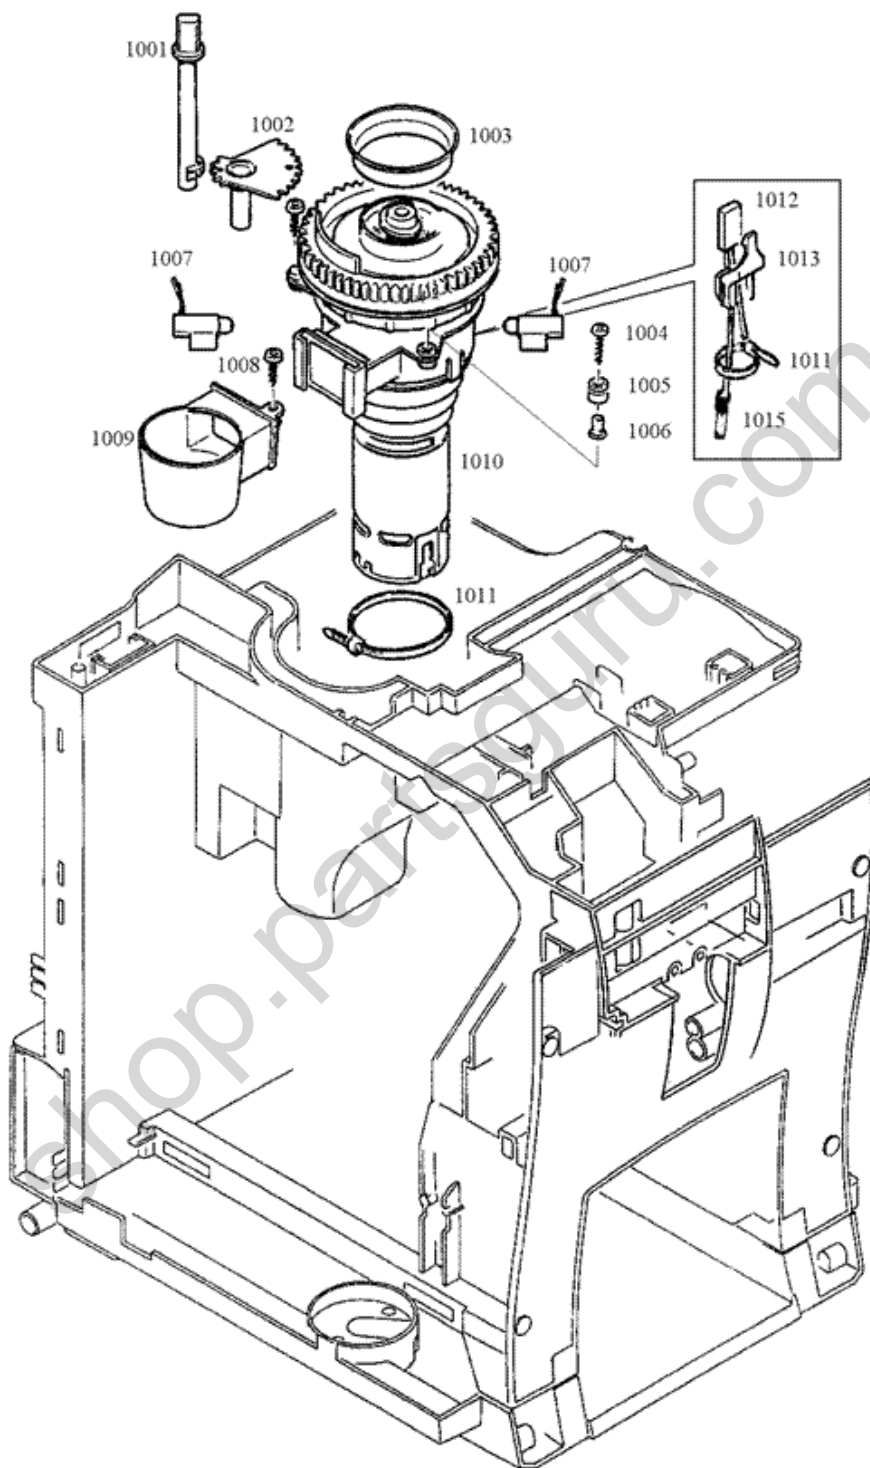

(10) Grinder

S13549_10