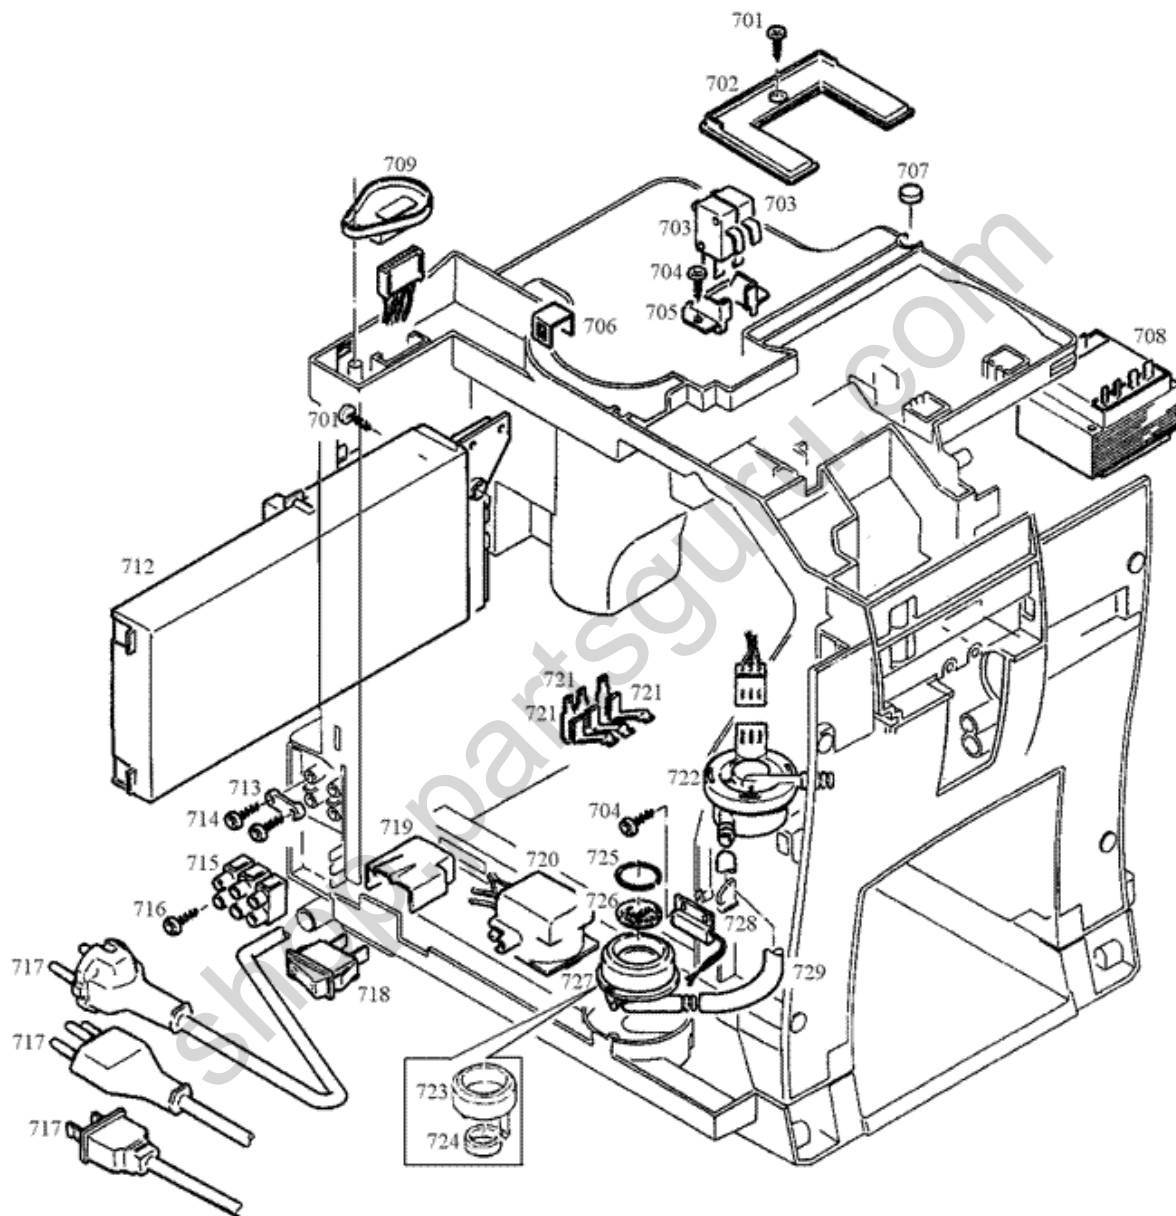

(7) Printed power circuit board

S13549_07