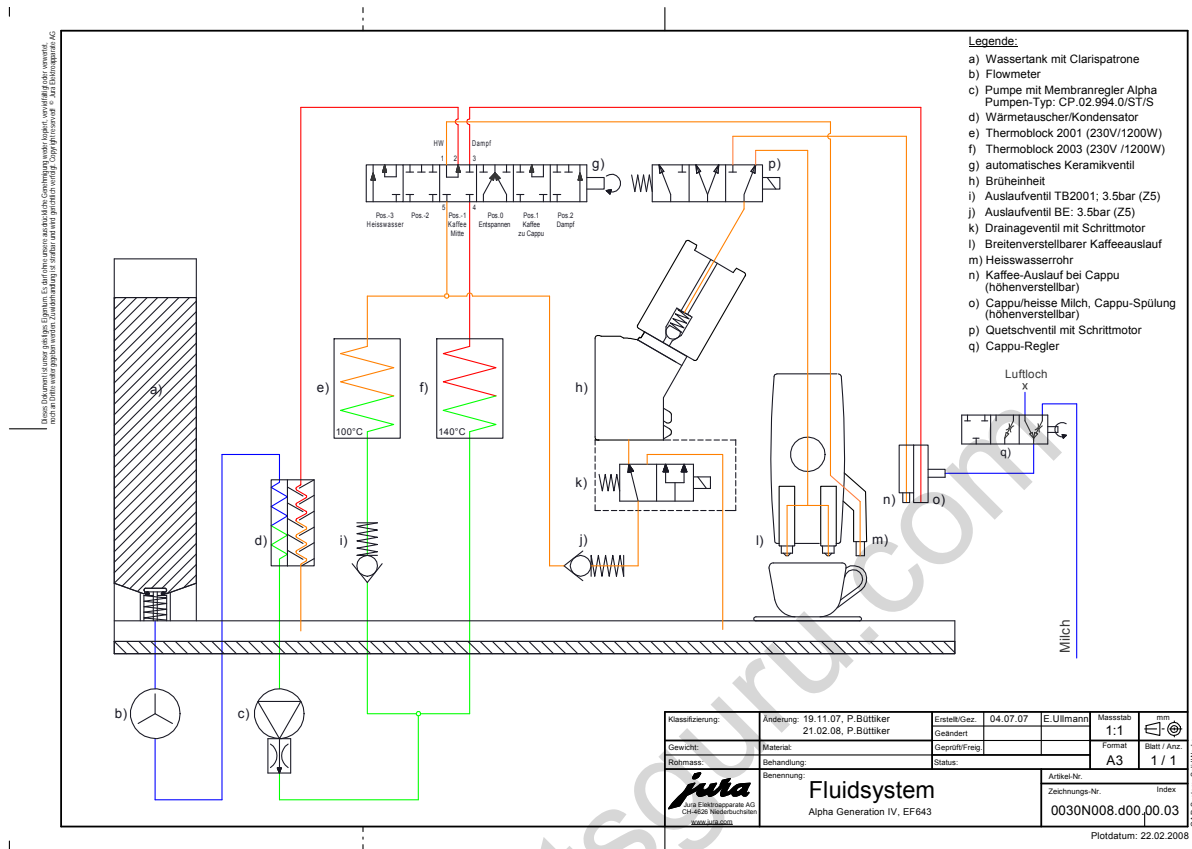

(1) Main diagram

(2) Scheme display

(3) Scheme logic

(4) Scheme power

(5) Fluid System

For Jura parts, repairs & tech support, contact:
Services Unlimited, Inc./ Parts Guru
 209 Walnut street, Lansdale PA 19446
 215-361-7000 - email: sales@partsguru.com
 Online store: www.shop.partsguru.com