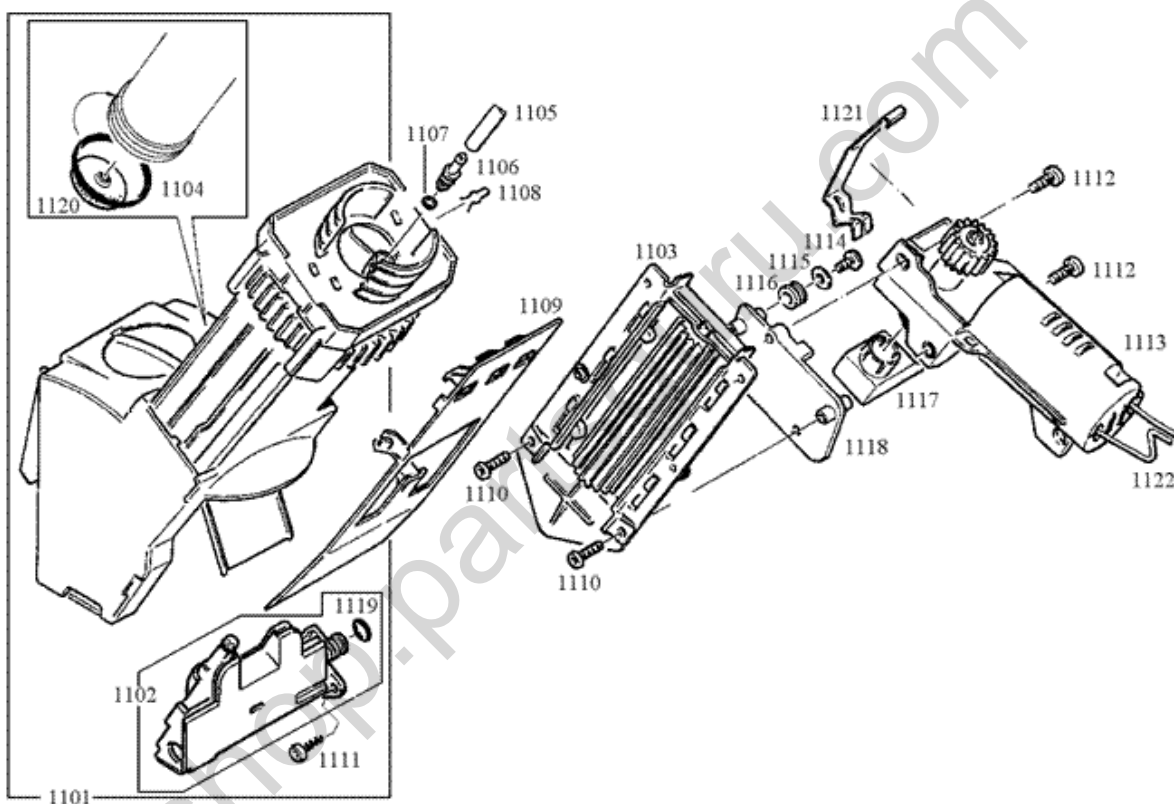

(11) Brew unit and drive

S13549_11