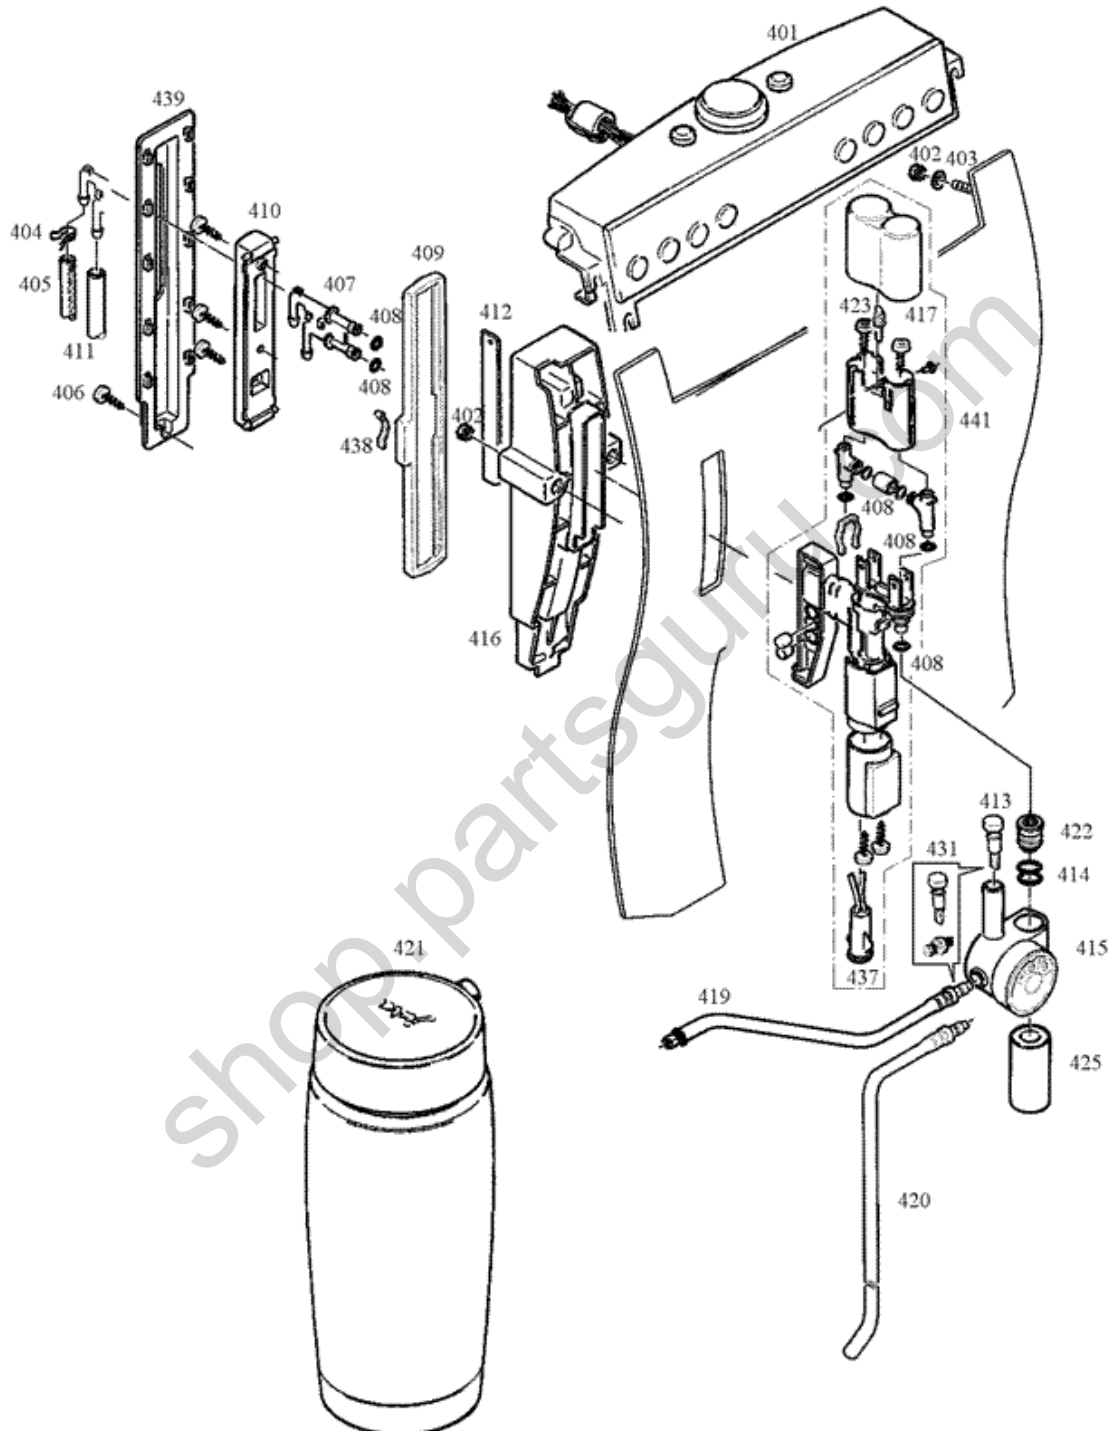

(4) Cappu and displaymodul

S13549_04

Have problem steaming Milk Hot? Use Milk flow Restrictor (Part #261151). Simply insert in in the suction end of the Silicone tube and Dip it in Milk. Order from web store: www.shop.partsguru.com. Eliminate the Expensive & small Jura Milk container. Use Milk flow Restrictor with 15" long Silicone tube (Part #26151-S15). Insert it in the suction end and dip the tube regular milk container. Serve Cappuccino or Caffe Latte without need for frequent refill required for Jura Milk container.