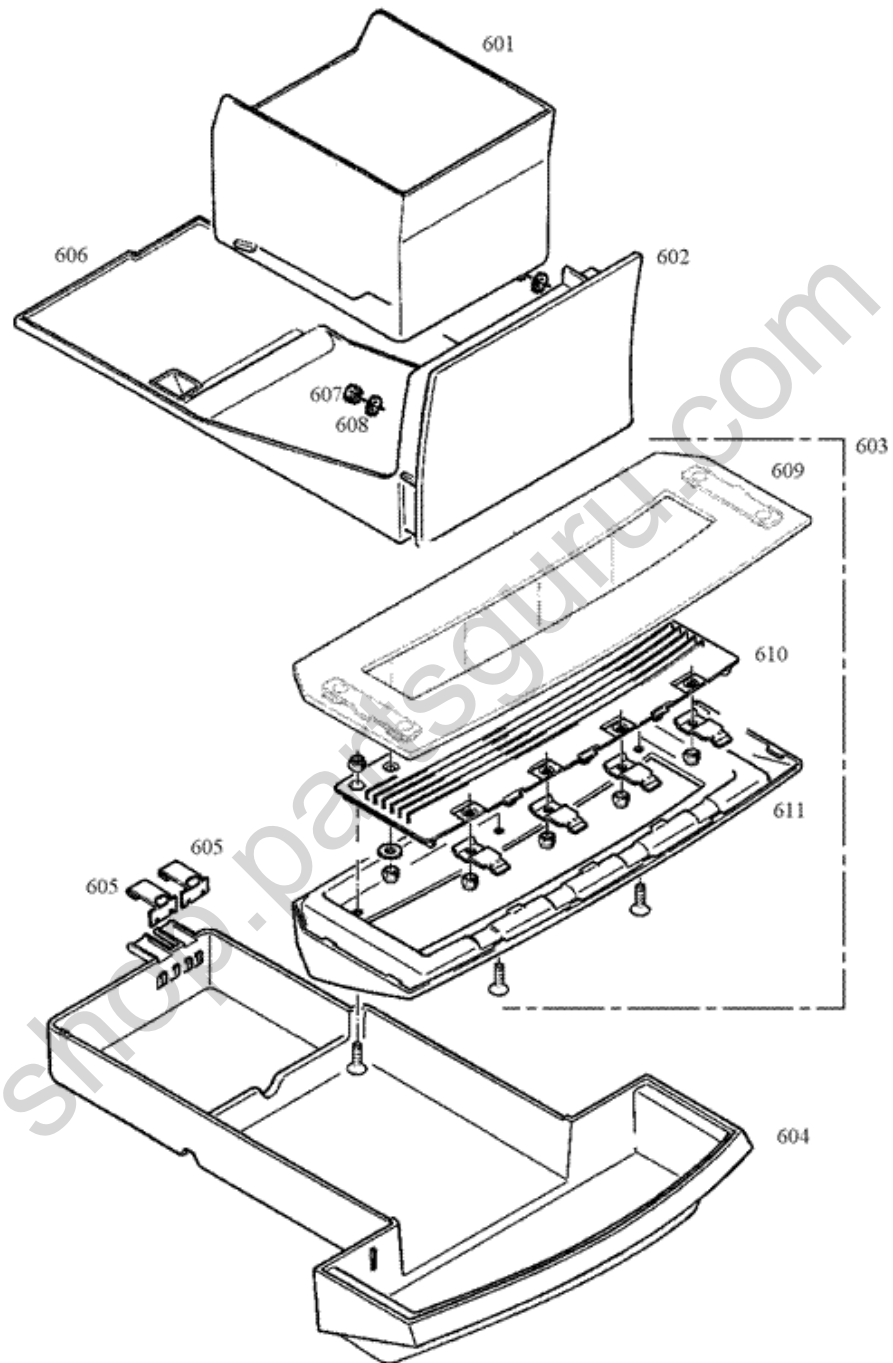

(6) Pan

S13549_06