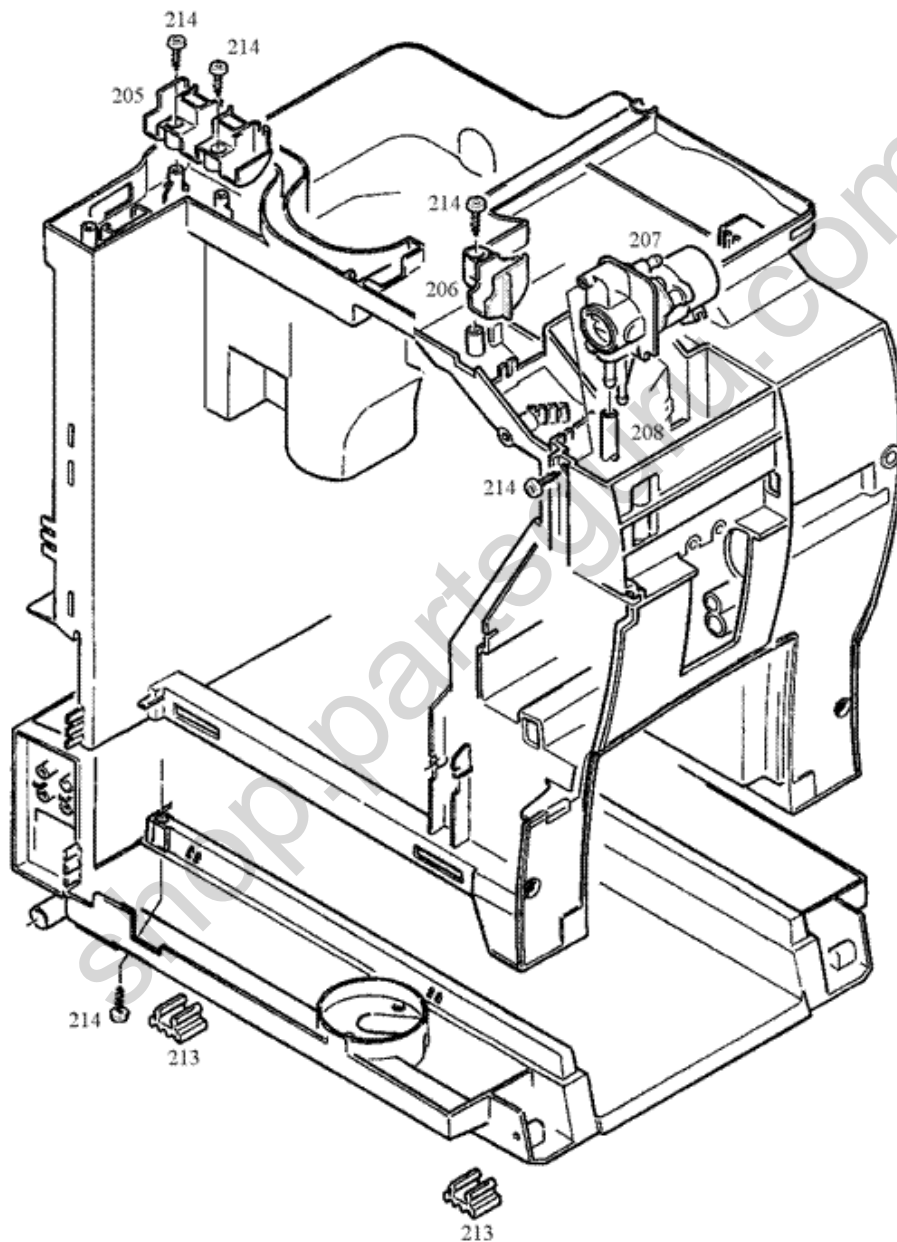

(2) Case components and squeezing valve

S13549_02