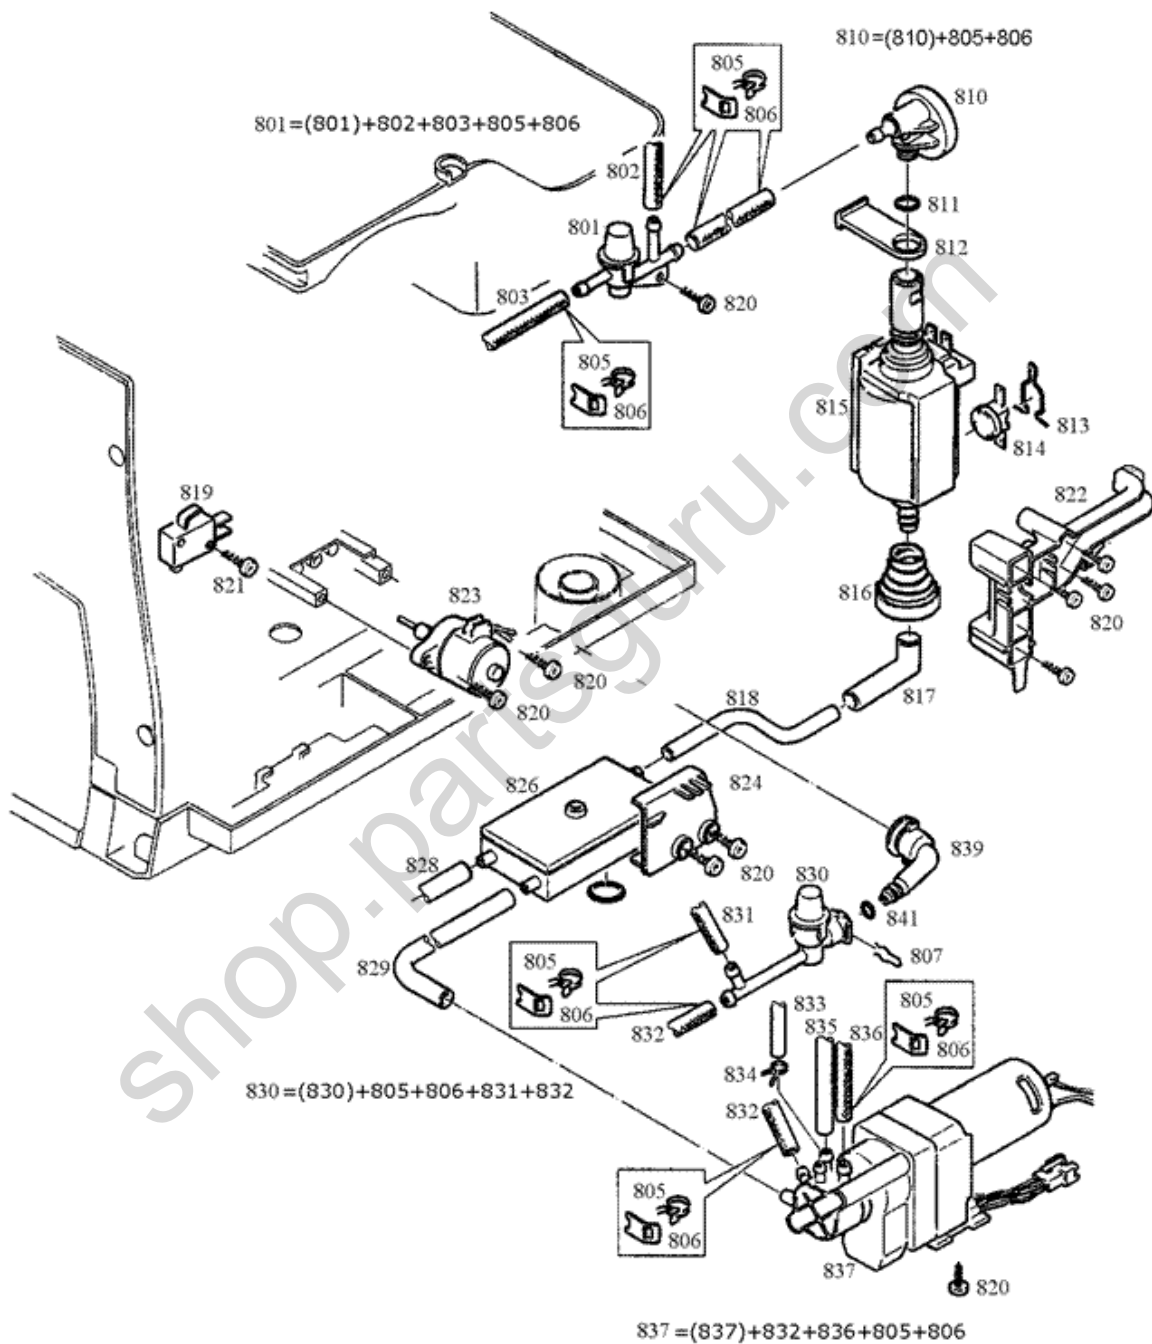

(8) Fluid System

S13549_08