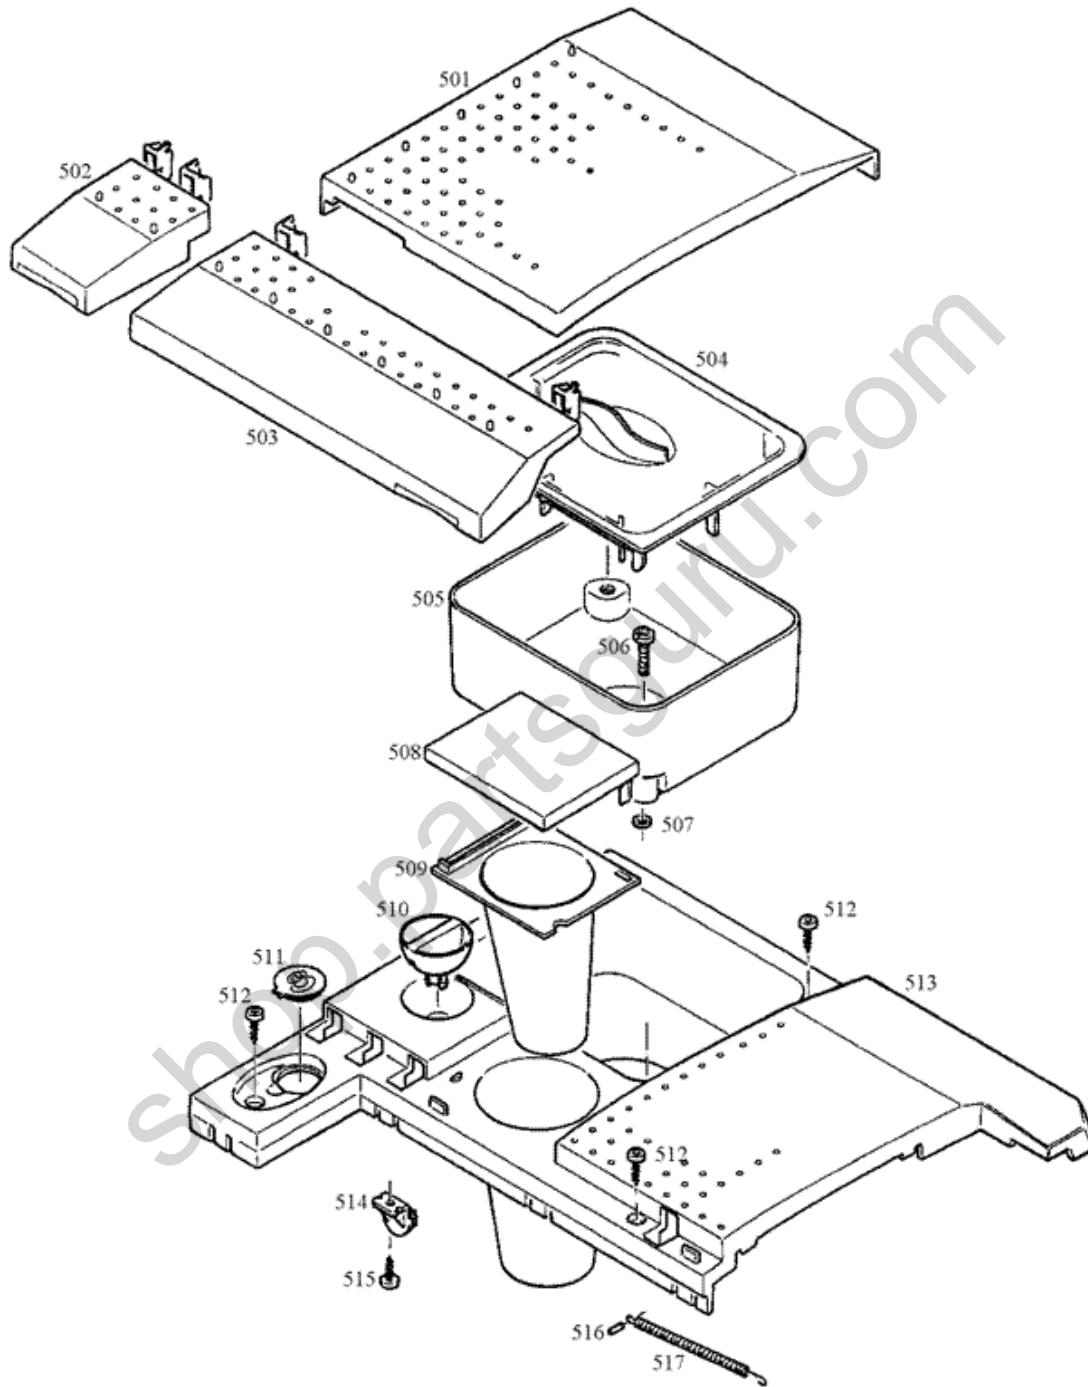

(5) Case cover

S13549_05