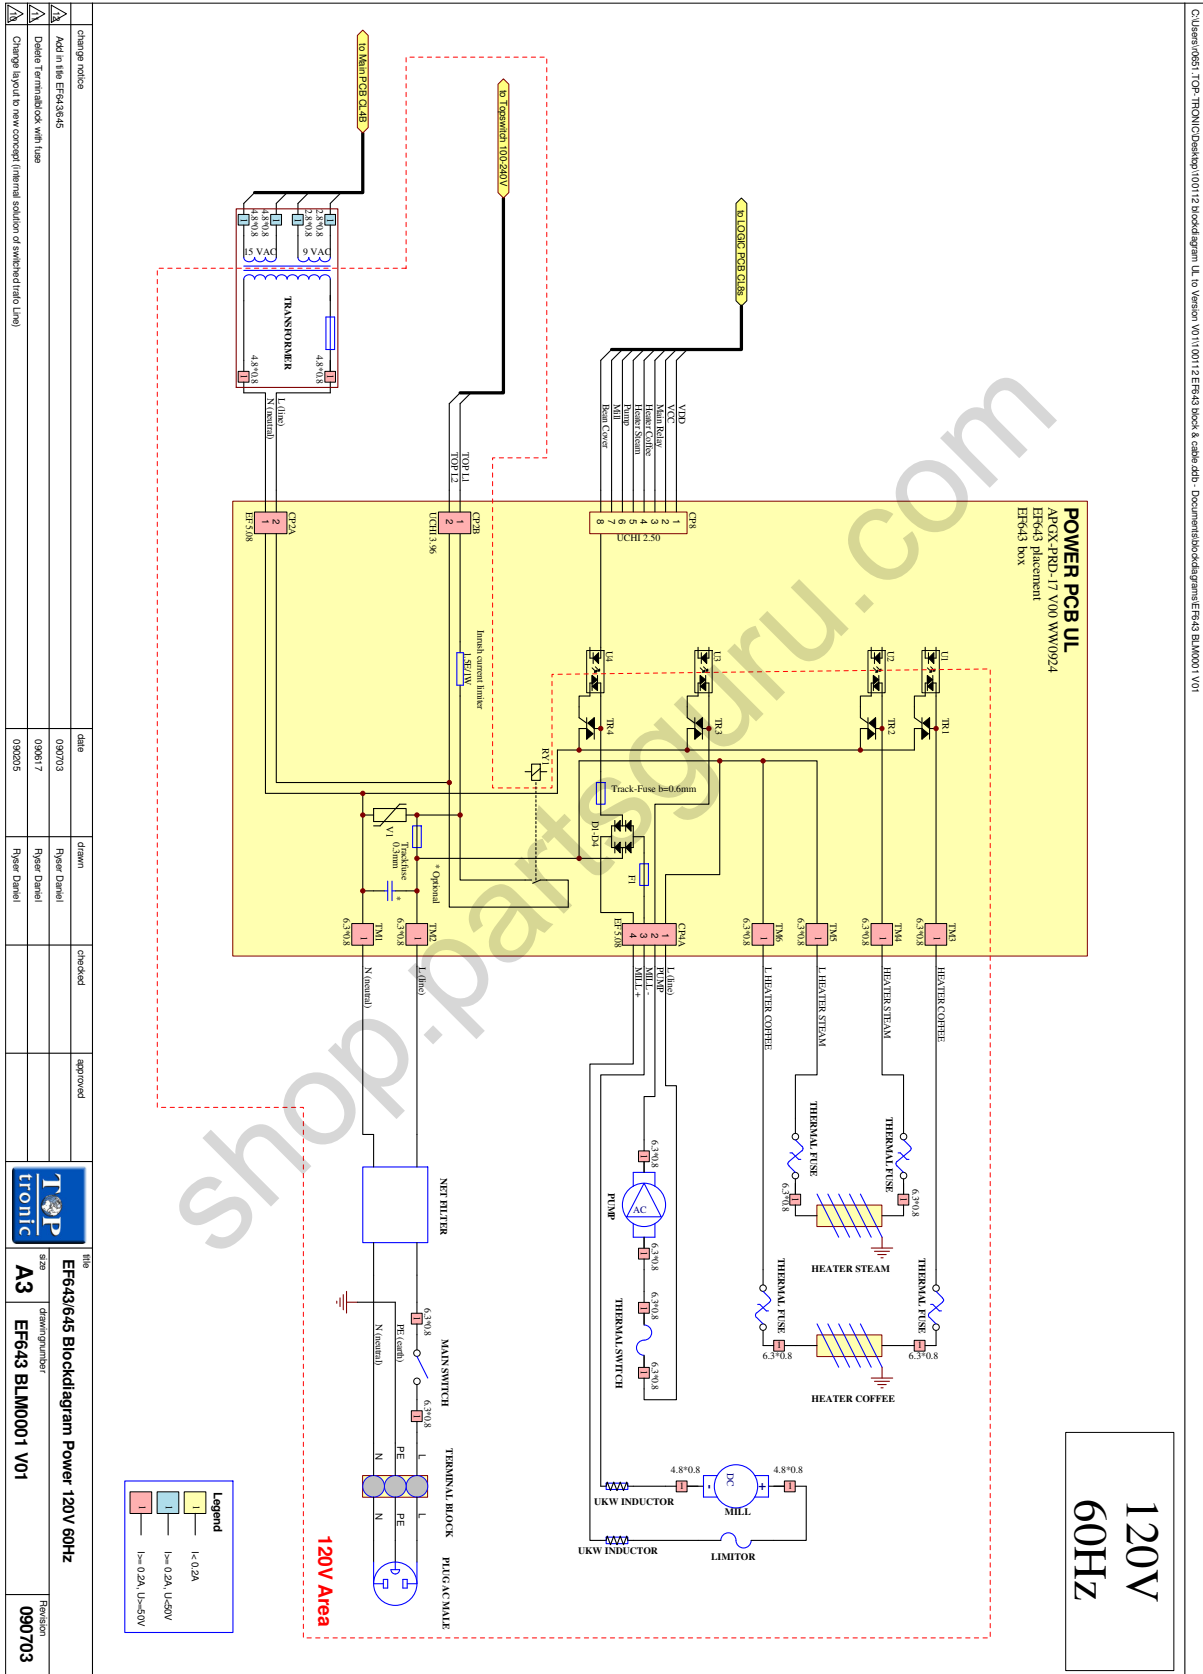

(1) Main diagram

(2) Scheme display

(3) Scheme logic

(4) Scheme power

(5) Fluid System

For Jura parts, repairs & tech support, contact:
Services Unlimited, Inc./ Parts Guru
 209 Walnut street, Lansdale PA 19446
 215-361-7000 - email: sales@partsguru.com
 Online store: www.shop.partsguru.com