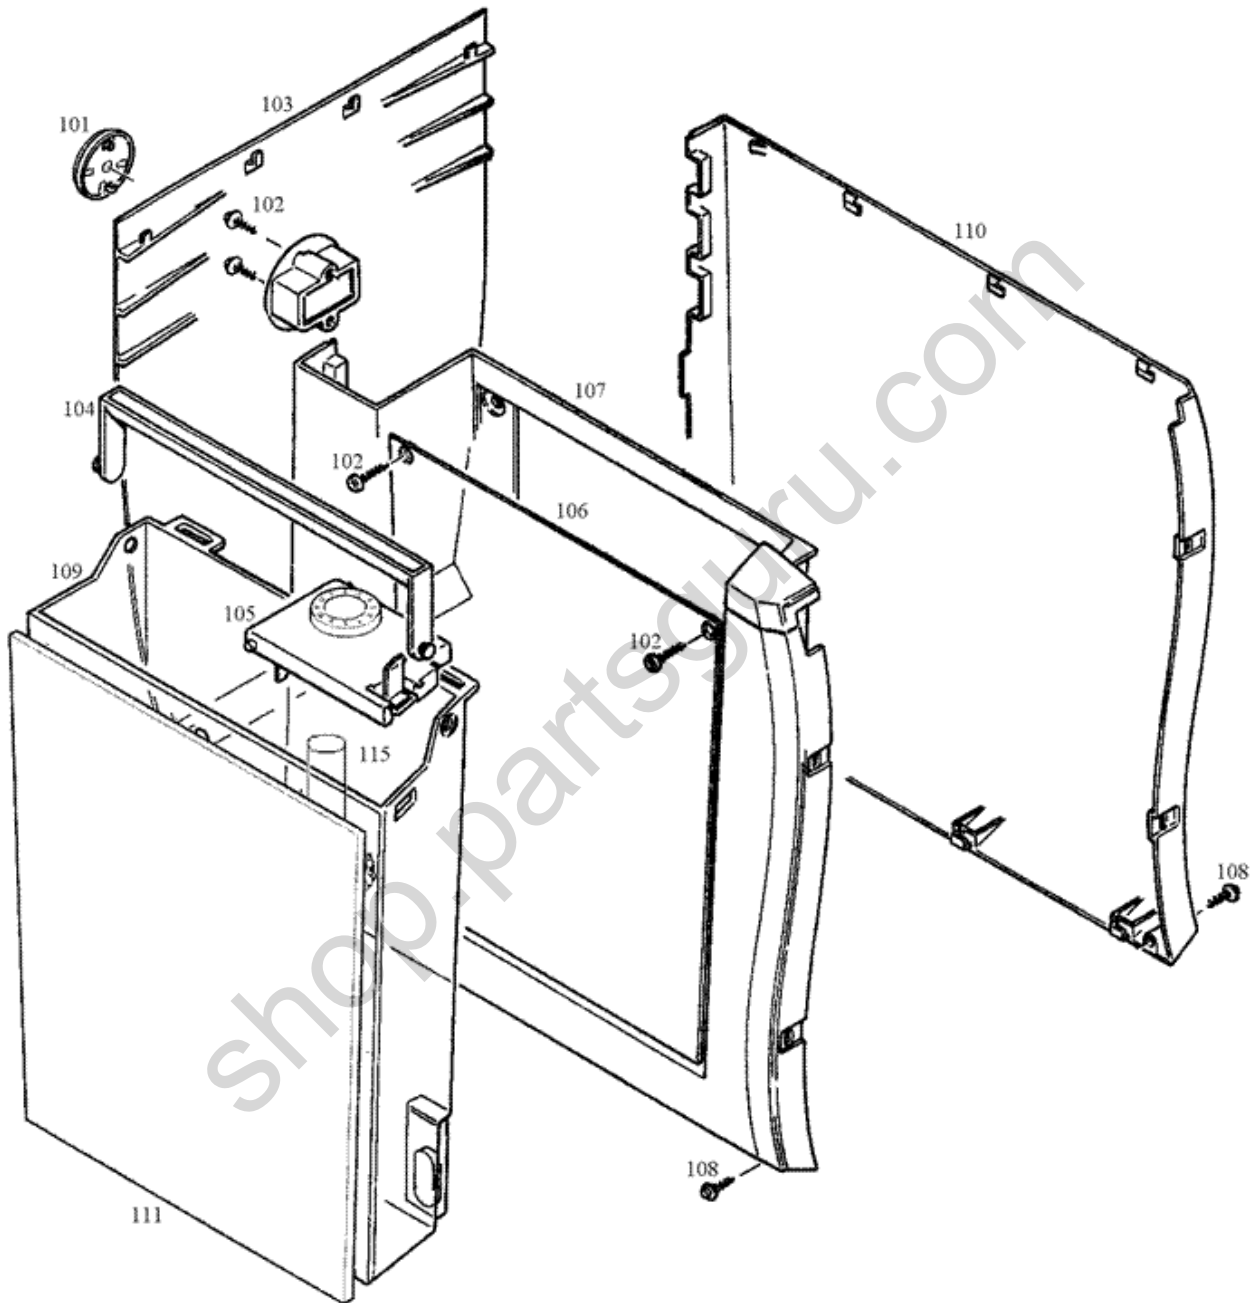

(1) Case components and water tank

S13549_01

Pos	Designation	
0101	Emblem Jura cpl	X
0102	Screw KST/PT 3x12 vz-sw RoHS	X
0103	Back black V2	X
0104	Watertank handle black	X
0105	Bracket BLUE UL	X
0106	Cover black V2	X
0107	Left side section black	X
0108	Fillister head screw 3.5x12	X
0109	Watertank assembled Z line	X
0110	Right side section black	X
0111	Shield Z line	X
0115	Filter extension BLUE	X