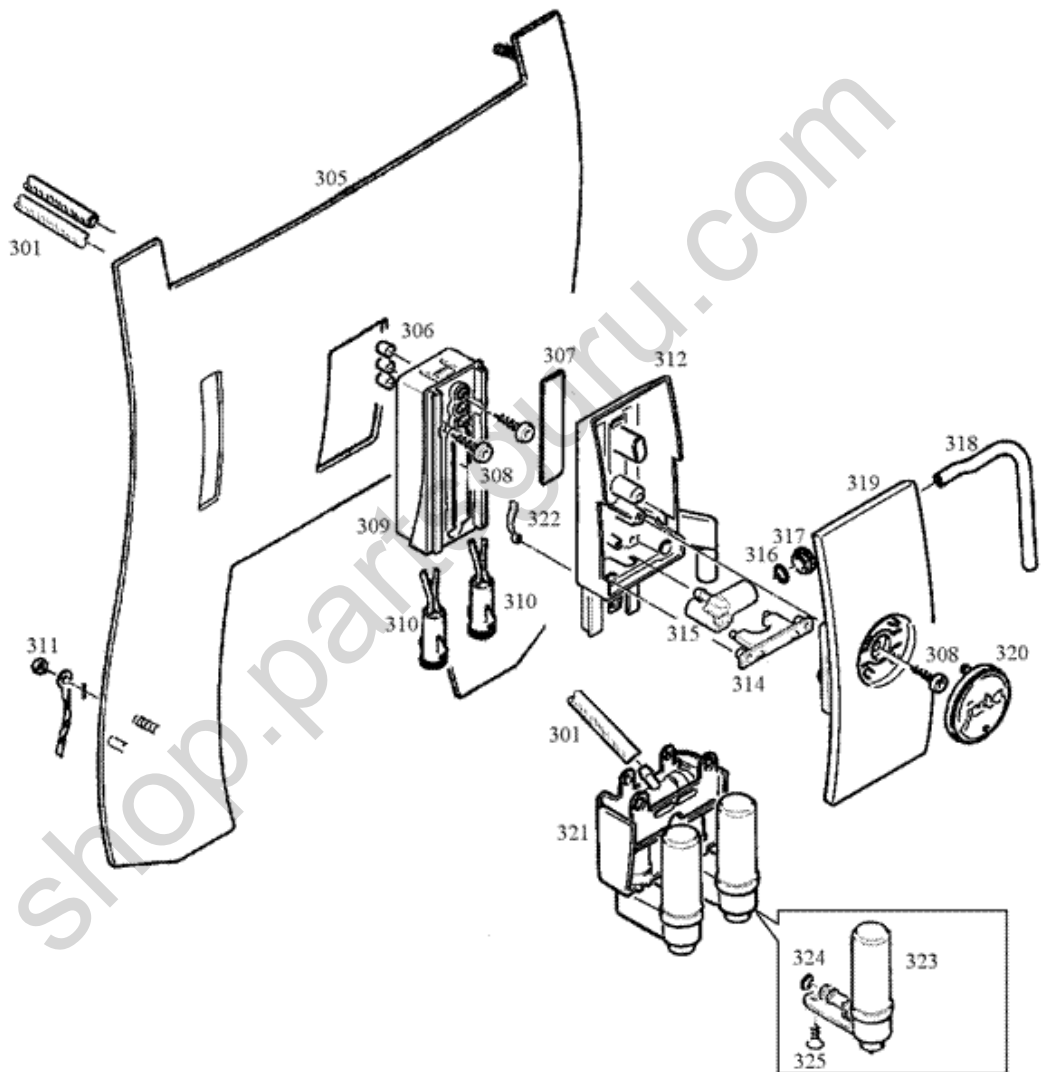

(3) Front cover

S13549_03