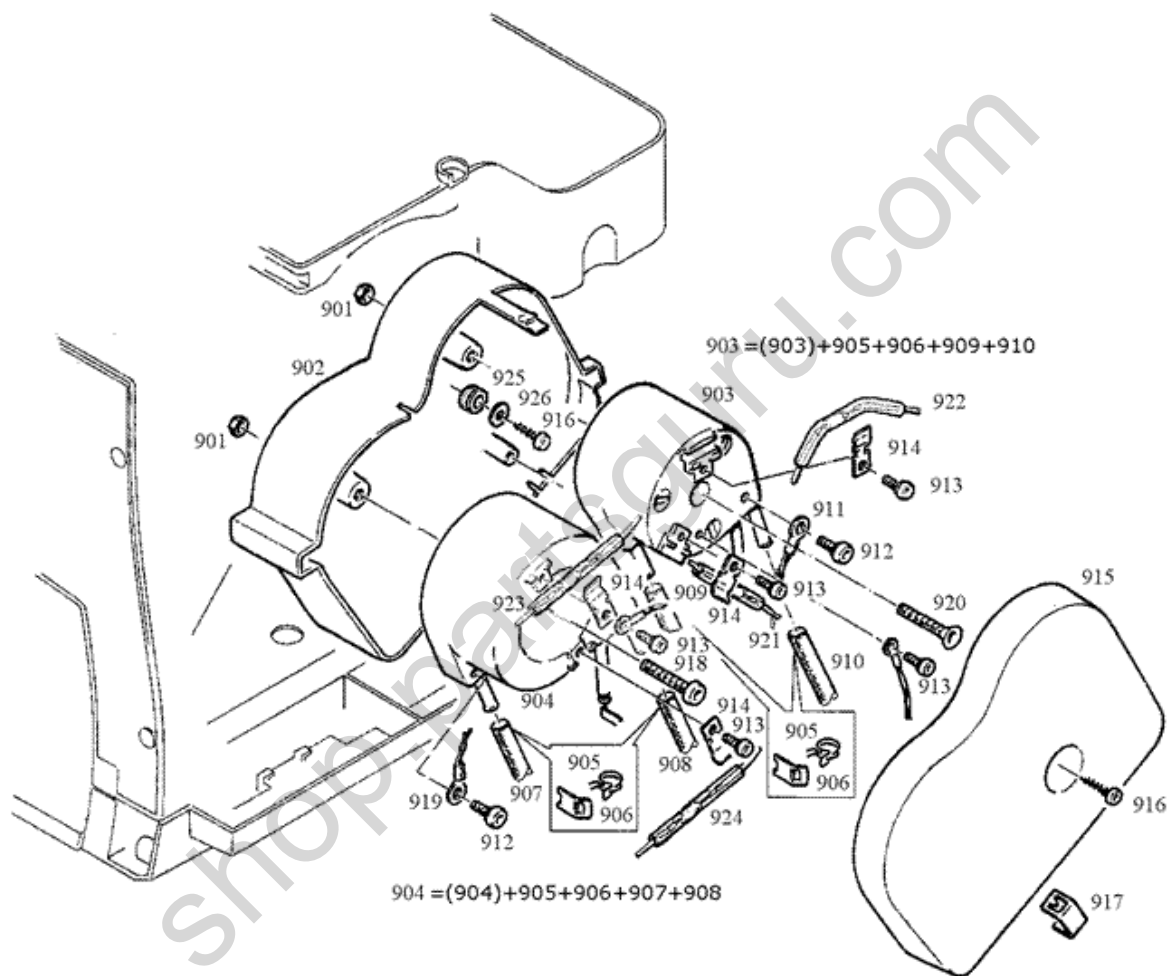

(9) Heater

S13549_09