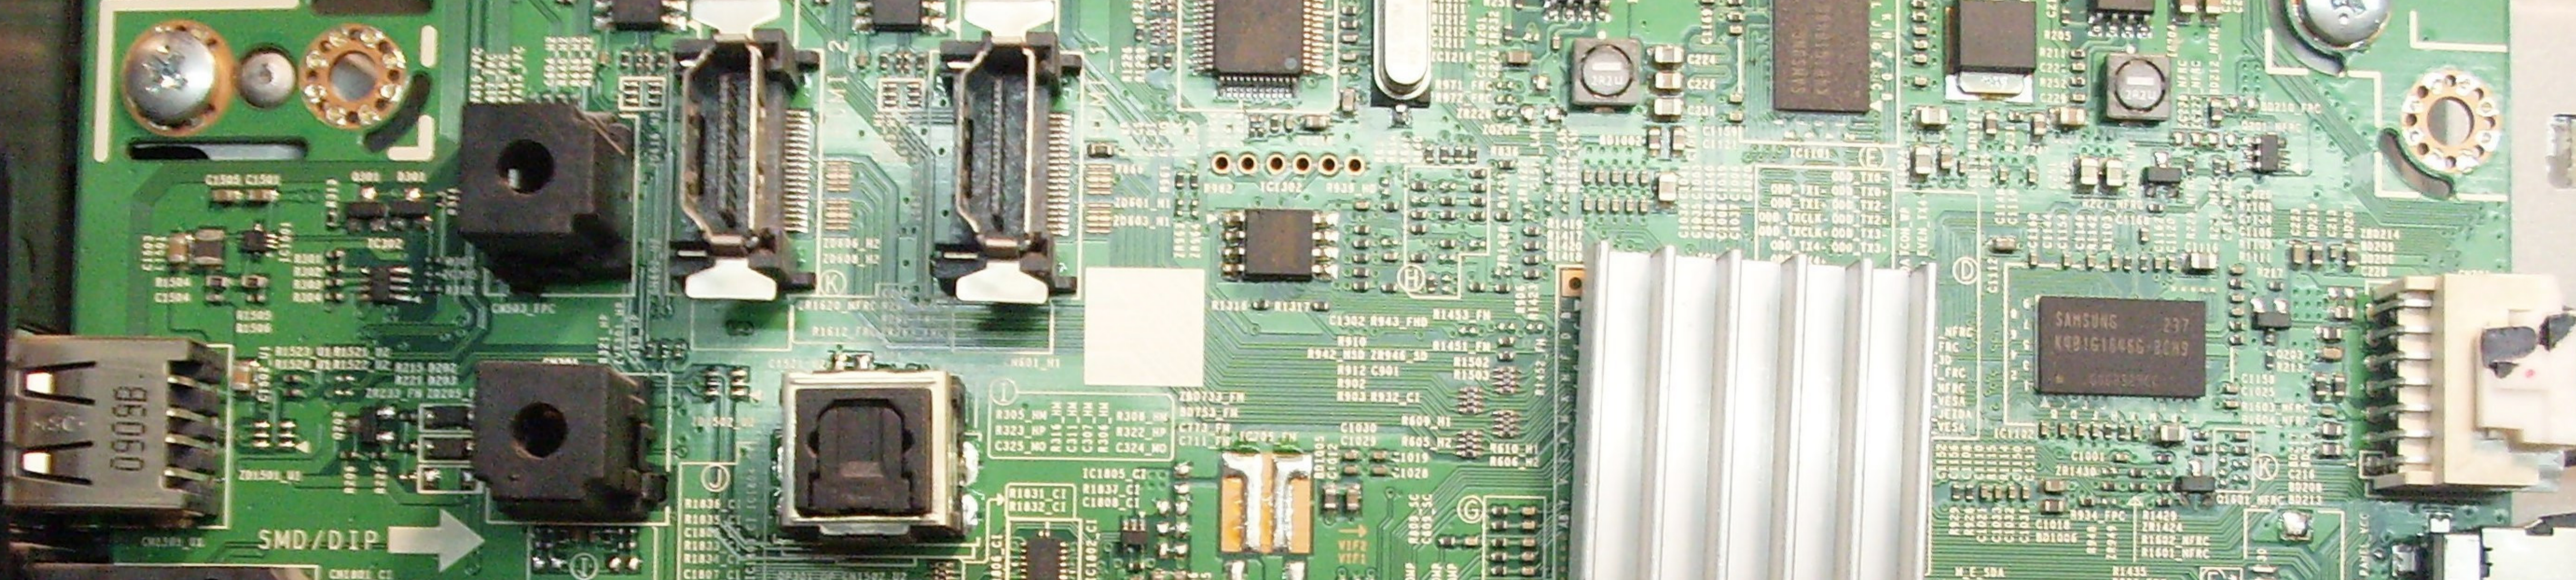

X9\_DVB\_ISDB\_INTEGRATION

SIZE:192X141/1.2T  
2011.12.07..

CODE:BN41-01795A  
Model:BN41-01795  
1234 A

FT 81