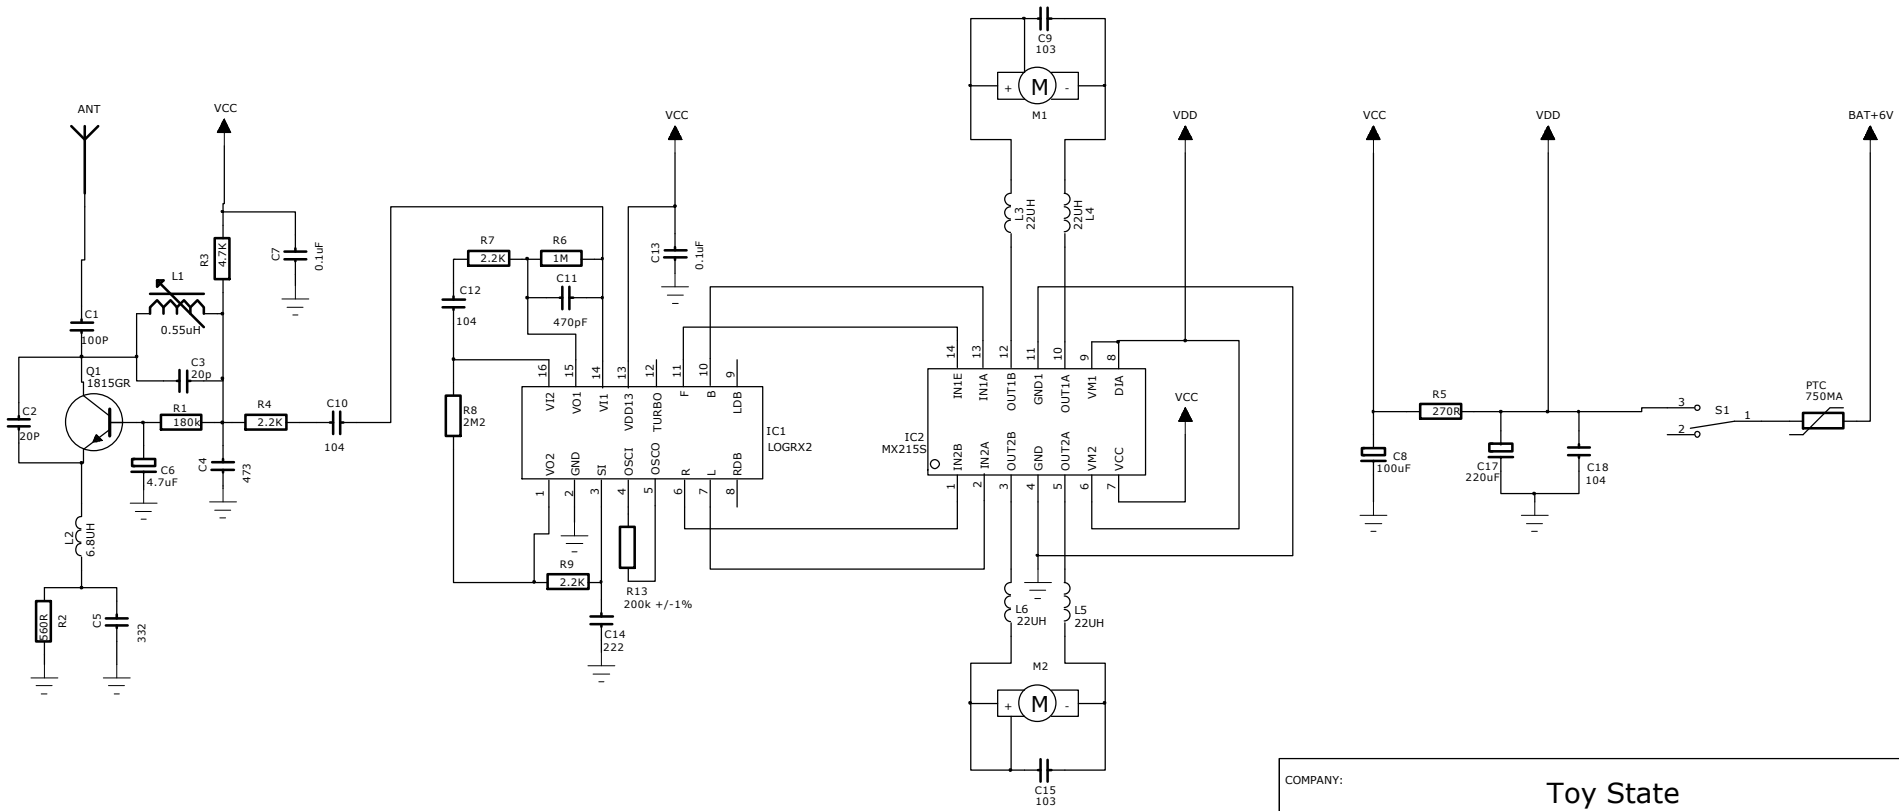

6

5

4

3

2

1

REVISION RECORD			
LTR	ECO NO:	APPROVED:	DATE:

COMPANY: Toy State			
TITLE: 37042 RX 49M			
CODE:	SIZE:	DRAWING NO:	REV:
SCALE: <Scale>			SHEET: 10F 1