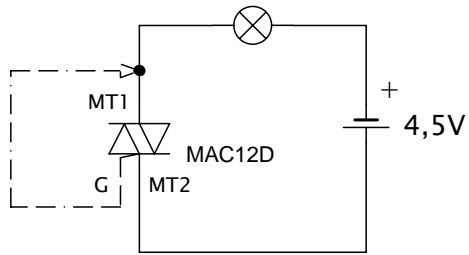

MAC12 SERIES*

*Motorola preferred devices

TRIACS
12 AMPERES RMS
400 thru 800
VOLTS

CASE 221A-06
(TO-220AB)
Style 4