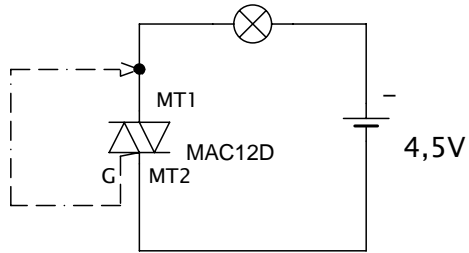

MAC12 SERIES*

*Motorola preferred devices

TRIACS
12 AMPERES RMS
400 thru 800
VOLTS

CASE 221A-06
(TO-220AB)
Style 4