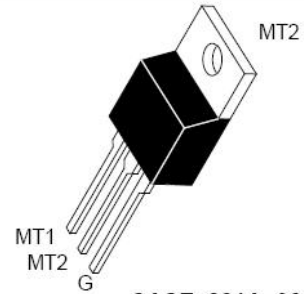

MAC12 SERIES*

*Motorola preferred devices

TRIACS
12 AMPERES RMS
400 thru 800
VOLTS

CASE 221A-06
(TO-220AB)
Style 4