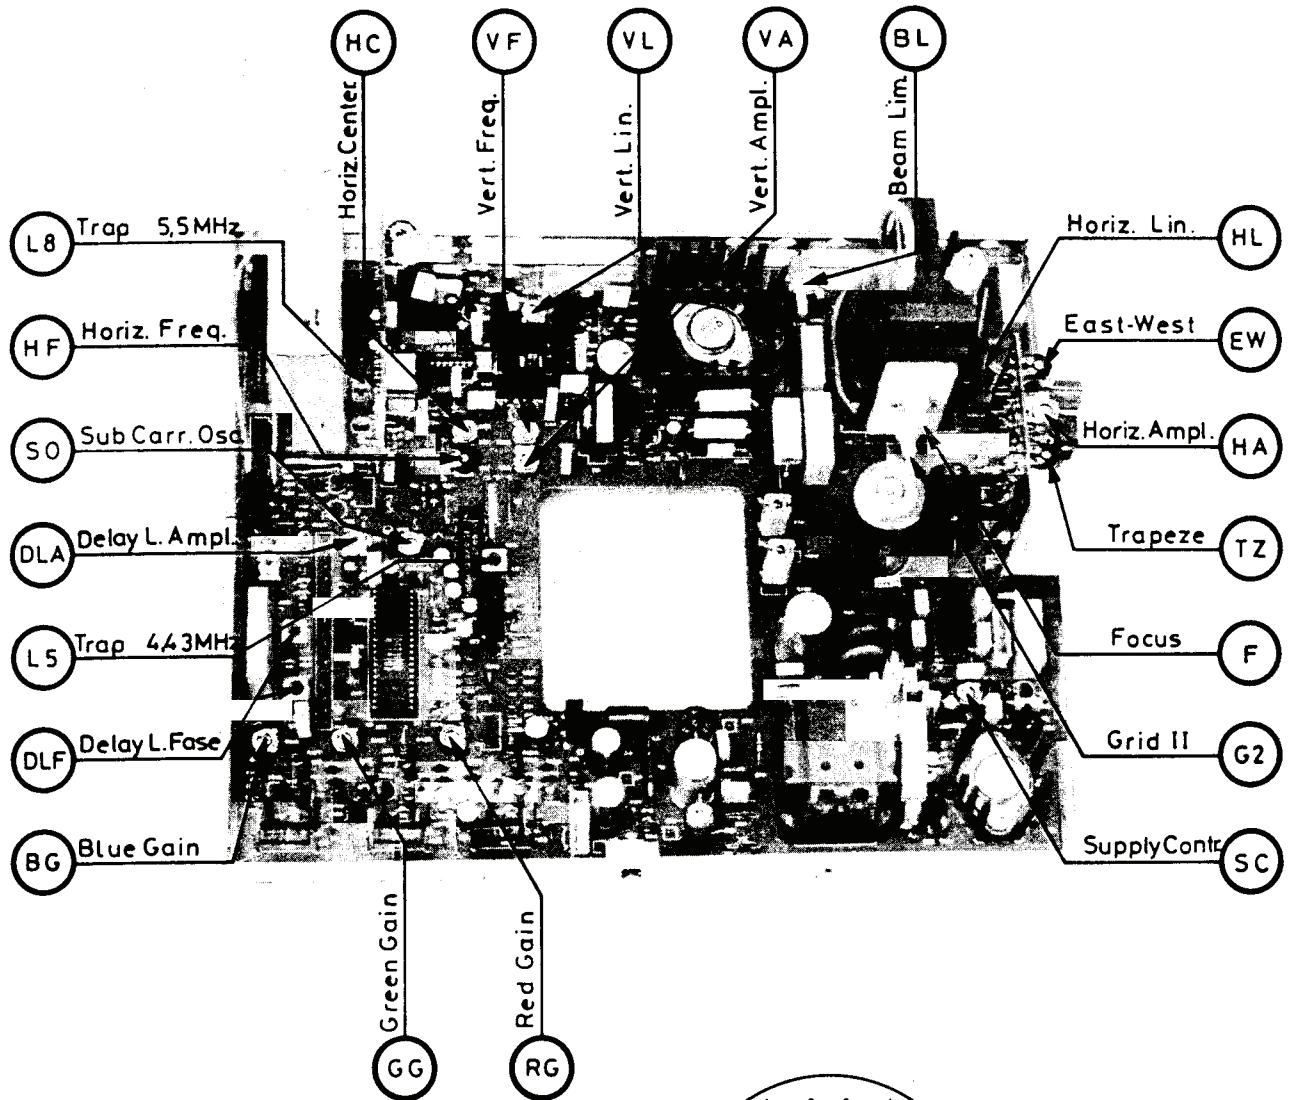

136/12

SERVICE MANUAL FOR CHASSIS
 KUNDENDIENSTSCHRIFT FÜR CHASSIS
 MANUALE DI SERVIZIO PER TELAI

F6 - 00

09 - 06.00.220

4/82

DEFLECTION YOKE

1	○	UHF
2	○	CAG
3	○	BI
4	○	Varic.
5	○	BIII
6	○	Mix
8	○	Out IF
9	○	L

PINS OUT TUNER

Note!

Picture tube and deflection yoke represent a firmly connected unit.

Picture tube warranty is expiring in case:

- the position of the deflection yoke or the correction magnets is changed.
- mounting nuts or sealings are loosened.