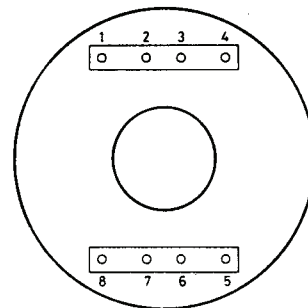

136/12

SERVICE MANUAL FOR CHASSIS
 KUNDENDIENSTSCHRIFT FÜR CHASSIS
 MANUALE DI SERVIZIO PER TELAI

F6 - 00

09 - 06.00.220

4/82

DEFLECTION YOKE

1	○	UHF
2	○	CAG
3	○	BI
4	○	Varic.
5	○	BIII
6	○	Mix
8	○	Out IF
9	○	L

PINS OUT TUNER

Note!

Picture tube and deflection yoke represent a firmly connected unit.

Picture tube warranty is expiring in case:

- the position of the deflection yoke or the correction magnets is changed.
- mounting nuts or sealings are loosened.