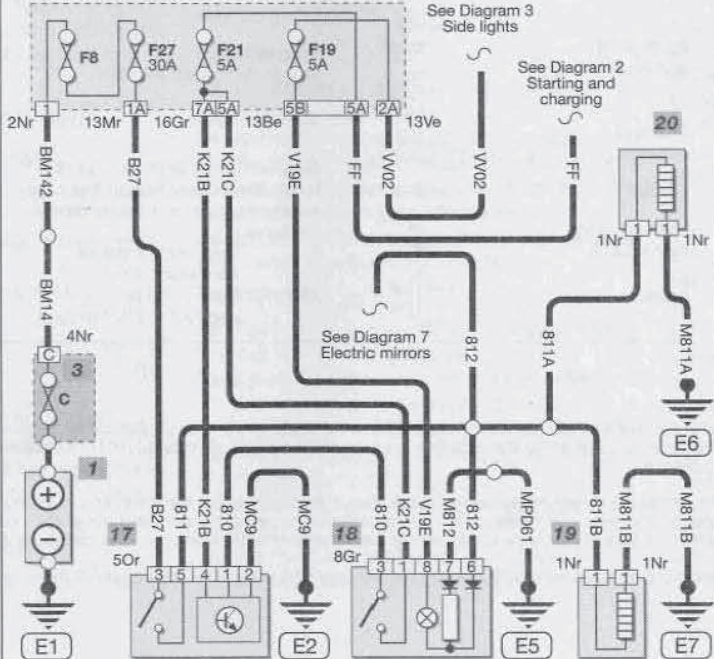

Connector colours

Nr	Black	Or	Orange
Be	Blue	Rg	Red
Mr	Brown	Ba	White
Gr	Grey	Jn	Yellow
Ve	Green		

Key to items

1	Battery	7	Engine running relay	13	Horn switch
2	Ignition switch	8	Diagnostic connector	14	Horn
3	Engine fuse box	9	Radio	15	Cigarette lighter
4	Passenger fuse box	10	Aerial	16	Ashtray illumination
5	Alternator	11	RH speaker	17	Heated rear window relay
6	Starter motor	12	LH speaker	18	Heated rear window switch

Diagram 2

MTS
H33268

Starting and charging

Radio

Cigarette lighter

Horn

Heated rear window

Reversing lights