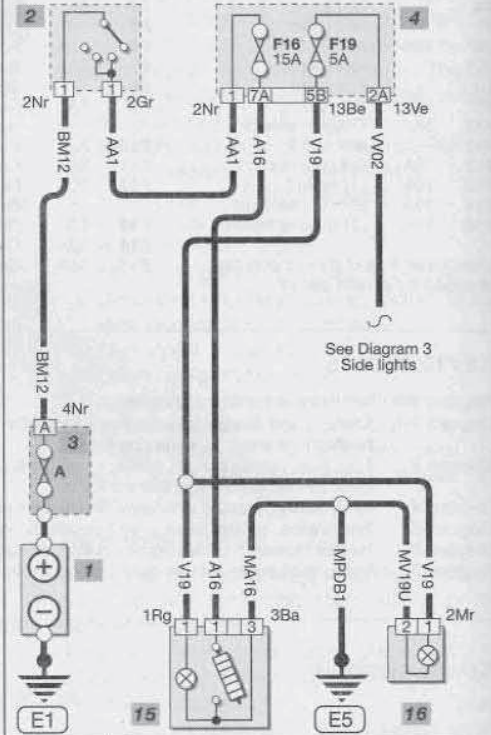

Connector colours

Nr	Black	Or	Orange
Be	Blue	Rg	Red
Mr	Brown	Ba	White
Gr	Grey	Jn	Yellow
Ve	Green		

Key to items

1	Battery	7	Engine running relay	13	Horn switch
2	Ignition switch	8	Diagnostic connector	14	Horn
3	Engine fuse box	9	Radio	15	Cigarette lighter
4	Passenger fuse box	10	Aerial	16	Ashtray illumination
5	Alternator	11	RH speaker	17	Heated rear window relay
6	Starter motor	12	LH speaker	18	Heated rear window switch

Diagram 2

MTS
H33268

Starting and charging

Radio

Cigarette lighter

Horn

Heated rear window

Reversing lights