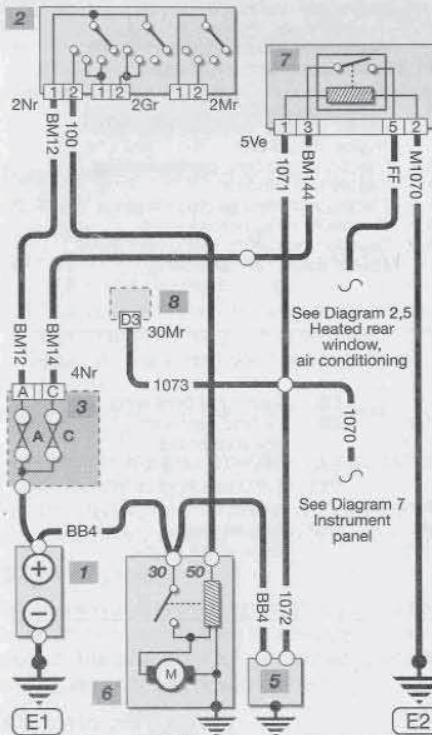

Connector colours

Nr	Black	Or	Orange
Be	Blue	Rg	Red
Mr	Brown	Ba	White
Gr	Grey	Jn	Yellow
Ve	Green		

Key to items

1	Battery	7	Engine running relay	13	Horn switch
2	Ignition switch	8	Diagnostic connector	14	Horn
3	Engine fuse box	9	Radio	15	Cigarette lighter
4	Passenger fuse box	10	Aerial	16	Ashtray illumination
5	Alternator	11	RH speaker	17	Heated rear window relay
6	Starter motor	12	LH speaker	18	Heated rear window switch

Diagram 2

MTS
H33268

Starting and charging

Radio

Cigarette lighter

Horn

Heated rear window

Reversing lights