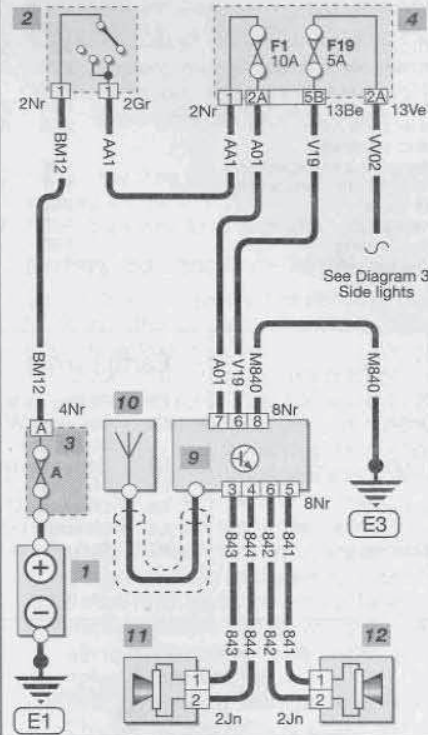

Connector colours

Nr	Black	Or	Orange
Be	Blue	Rg	Red
Mr	Brown	Ba	White
Gr	Grey	Jn	Yellow
Ve	Green		

Key to items

1	Battery	7	Engine running relay	13	Horn switch
2	Ignition switch	8	Diagnostic connector	14	Horn
3	Engine fuse box	9	Radio	15	Cigarette lighter
4	Passenger fuse box	10	Aerial	16	Ashtray illumination
5	Alternator	11	RH speaker	17	Heated rear window relay
6	Starter motor	12	LH speaker	18	Heated rear window switch

Diagram 2

MTS
H33268

Starting and charging

Radio

Cigarette lighter

Horn

Heated rear window

Reversing lights