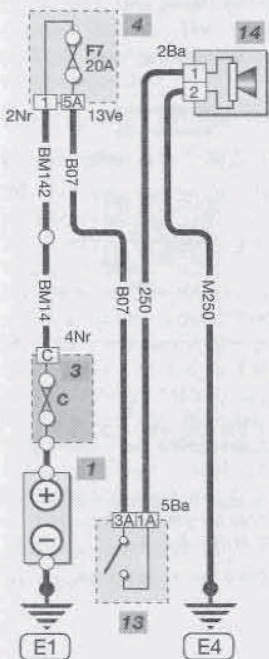

Connector colours

Nr	Black	Or	Orange
Be	Blue	Rg	Red
Mr	Brown	Ba	White
Gr	Grey	Jn	Yellow
Ve	Green		

Key to items

1	Battery	7	Engine running relay	13	Horn switch
2	Ignition switch	8	Diagnostic connector	14	Horn
3	Engine fuse box	9	Radio	15	Cigarette lighter
4	Passenger fuse box	10	Aerial	16	Ashtray illumination
5	Alternator	11	RH speaker	17	Heated rear window relay
6	Starter motor	12	LH speaker	18	Heated rear window switch

Diagram 2

MTS
H33268

Starting and charging

Radio

Cigarette lighter

Horn

Heated rear window

Reversing lights