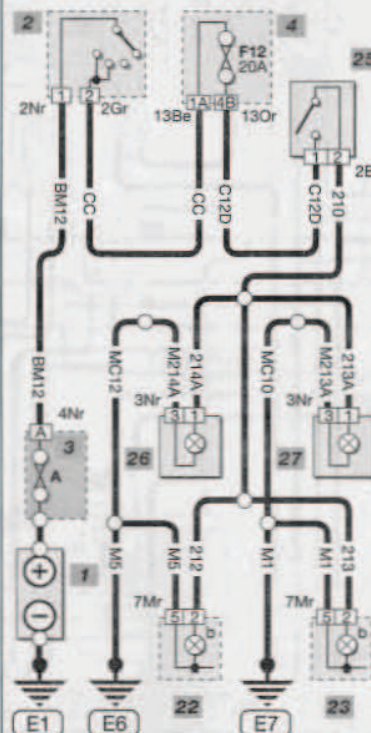

Connector colours

Nr	Black	Or	Orange
Be	Blue	Rg	Red
Mr	Brown	Ba	White
Gr	Grey	Jn	Yellow
Ve	Green		

Key to items

1	Battery	23	RH tail light
2	Ignition switch	a)	fog light
3	Engine fuse box	b)	brake light
4	Passenger fuse box	c)	tail light
22	LH tail light	d)	direction indicator
b)	brake light	24	Steering wheel switches
c)	tail light	25	Brake light switch
d)	direction indicator	26	LH additional brake light

27	RH additional brake light
28	LH number plate light
29	RH number plate light
30	LH front side light
31	RH front side light
32	LH headlight
a)	main beam
b)	dipped beam

33	RH headlight
(as 32)	
34	LH front indicator light
35	LH side repeater
36	RH front indicator light
37	RH side repeater
38	Hazard light switch
39	Flasher unit

Diagram 3

M75
143229

Fog light

Brake lights

Side, tail and number plate lights

Headlights

Direction indicators and hazard lights