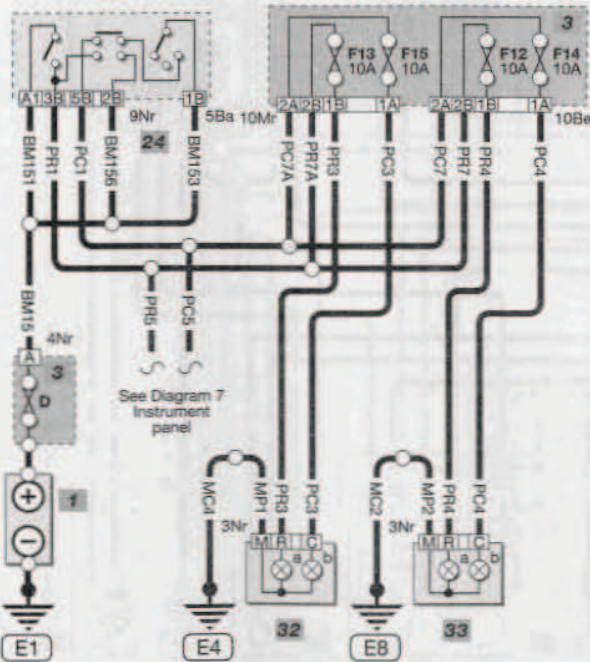

Connector colours

Nr	Black	Or	Orange
Be	Blue	Rg	Red
Mr	Brown	Ba	White
Gr	Grey	Jn	Yellow
Ve	Green		

Key to items

1	Battery	23	RH tail light
2	Ignition switch	a)	fog light
3	Engine fuse box	b)	brake light
4	Passenger fuse box	c)	tail light
22	LH tail light	d)	direction indicator
b)	brake light	24	Steering wheel switches
c)	tail light	25	Brake light switch
d)	direction indicator	26	LH additional brake light

27	RH additional brake light
28	LH number plate light
29	RH number plate light
30	LH front side light
31	RH front side light
32	LH headlight
a)	main beam
b)	dipped beam

33	RH headlight
(as 32)	
34	LH front indicator light
35	LH side repeater
36	RH front indicator light
37	RH side repeater
38	Hazard light switch
39	Flasher unit

Diagram 3

M75
143229

Fog light

Brake lights

Side, tail and number plate lights

Headlights

Direction indicators and hazard lights