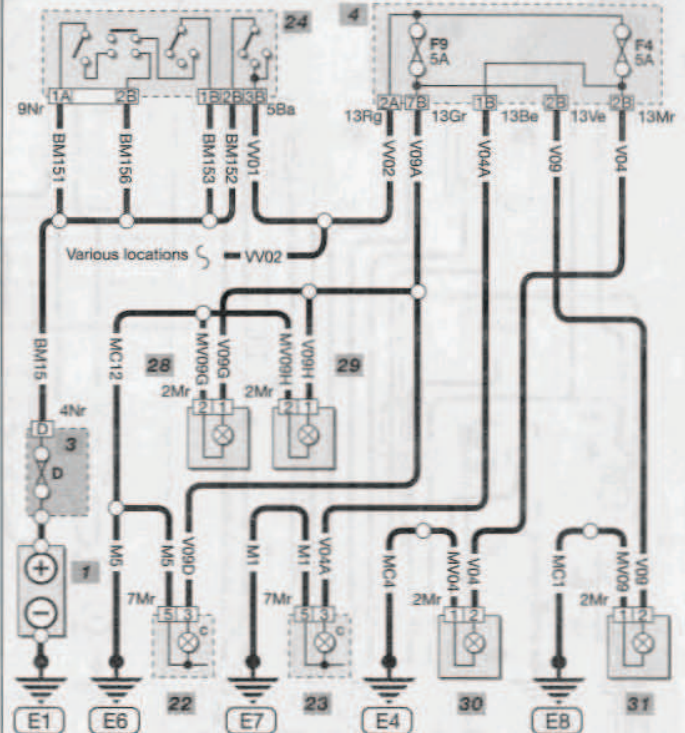

Connector colours

Nr	Black	Or	Orange
Be	Blue	Rg	Red
Mr	Brown	Ba	White
Gr	Grey	Jn	Yellow
Ve	Green		

Key to items

1	Battery	23	RH tail light
2	Ignition switch	a)	fog light
3	Engine fuse box	b)	brake light
4	Passenger fuse box	c)	tail light
22	LH tail light	d)	direction indicator
b)	brake light	24	Steering wheel switches
c)	tail light	25	Brake light switch
d)	direction indicator	26	LH additional brake light

27	RH additional brake light
28	LH number plate light
29	RH number plate light
30	LH front side light
31	RH front side light
32	LH headlight
a)	main beam
b)	dipped beam

33	RH headlight
(as 32)	
34	LH front indicator light
35	LH side repeater
36	RH front indicator light
37	RH side repeater
38	Hazard light switch
39	Flasher unit

Diagram 3

M75
143229

Fog light

Brake lights

Side, tail and number plate lights

Headlights

Direction indicators and hazard lights