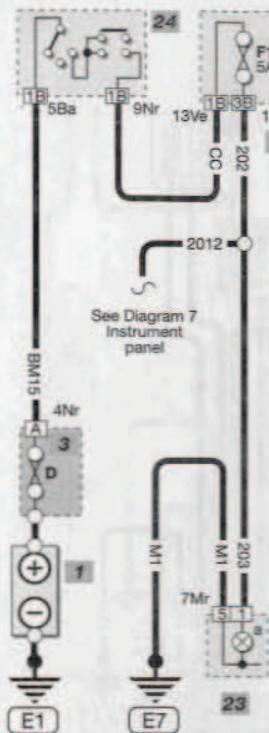

Connector colours

Nr	Black	Or	Orange
Be	Blue	Rg	Red
Mr	Brown	Ba	White
Gr	Grey	Jn	Yellow
Ve	Green		

Key to items

1	Battery	23	RH tail light
2	Ignition switch	a)	fog light
3	Engine fuse box	b)	brake light
4	Passenger fuse box	c)	tail light
22	LH tail light	d)	direction indicator
b)	brake light	24	Steering wheel switches
c)	tail light	25	Brake light switch
d)	direction indicator	26	LH additional brake light

27	RH additional brake light
28	LH number plate light
29	RH number plate light
30	LH front side light
31	RH front side light
32	LH headlight
a)	main beam
b)	dipped beam

33	RH headlight
(as 32)	
34	LH front indicator light
35	LH side repeater
36	RH front indicator light
37	RH side repeater
38	Hazard light switch
39	Flasher unit

Diagram 3

M75
143229

Fog light

Brake lights

Side, tail and number plate lights

Headlights

Direction indicators and hazard lights