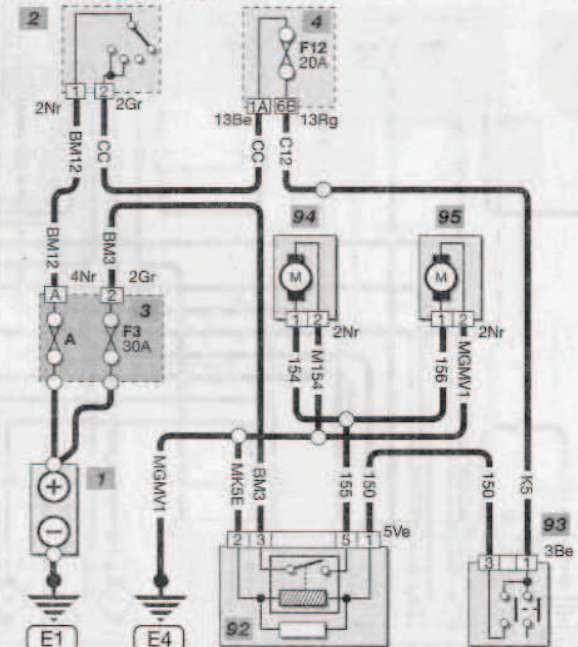

79	A/C heating controls
80	Blower motor
81	A/C panel
82	Passenger compartment thermostat
83	Evaporator temperature sensor

84	A/C switches
85	Blower motor relay
86	A/C compressor relay
87	A/C compressor
88	A/C cut-off relay
89	Pressostat
90	A/C control unit

91	Engine coolant temperature sensor
92	Engine cooling relay
93	Cooling fan switch
94	RH cooling fan
95	LH cooling fan

Diagram 6

MTS H39272

Heater blower

Typical engine cooling

Air conditioning