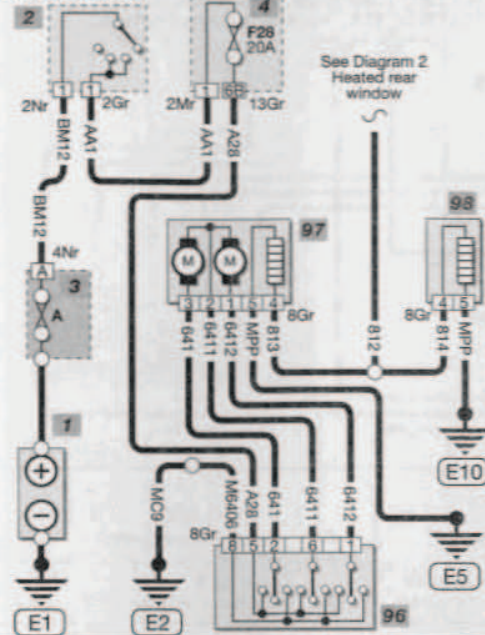

Connector colours

Nr	Black	Or	Orange
Be	Blue	Rg	Red
Mr	Brown	Ba	White
Gr	Grey	Jn	Yellow
Ve	Green		

Key to items

- 1 Battery
- 2 Ignition switch
- 3 Engine fuse box
- 4 Passenger fuse box
- 70 RH rear door switch
- 71 Passenger's door switch
- 72 Driver's door switch
- 96 Mirror control switches
- 97 Passenger's mirror
- 98 Driver's mirror

- 99 Front interior light
- 100 Rear interior light
- 101 Map reading light
- 102 Instrument panel
- a) illumination
- b) LH indicator
- c) RH indicator
- d) clock
- e) handbrake warning
- f) ABS warning

- g) airbag warning
- h) coolant temperature warning
- i) oil pressure warning
- j) dipped beam
- k) hi beam warning
- l) fog light
- m) charge warning
- n) low coolant warning
- o) brake pad wear warning
- p) low fuel warning

- 103 Coolant level sensor
- 104 LH brake pad wear sensor
- 105 RH brake pad wear sensor
- 106 Brake fluid level sensor
- 107 Handbrake switch
- 108 Fuel level sensor
- 109 Oil level sensor
- 110 Oil pressure sensor

Diagram 7

MTS H33273

Electric mirrors