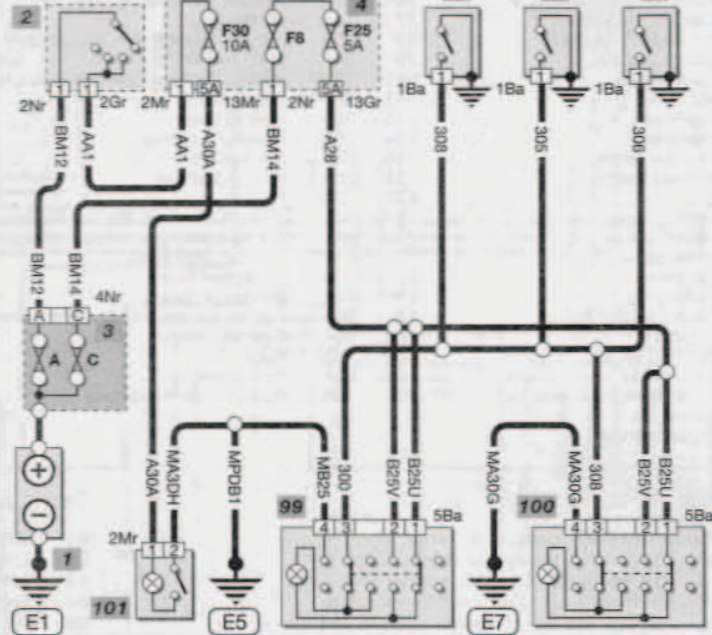

- g) airbag warning
- h) coolant temperature warning
- i) oil pressure warning
- j) dipped beam
- k) hi beam warning
- l) fog light
- m) charge warning
- n) low coolant warning
- o) brake pad wear warning
- p) low fuel warning

- 103 Coolant level sensor
- 104 LH brake pad wear sensor
- 105 RH brake pad wear sensor
- 106 Brake fluid level sensor
- 107 Handbrake switch
- 108 Fuel level sensor
- 109 Oil level sensor
- 110 Oil pressure sensor

Diagram 7

MTS H33273

Electric mirrors

Interior lights

Instrument panel