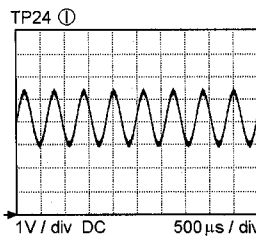

TP6(14") ① → 101V5 DC
 TP6(20") ① → 103V5 DC
 TP6(21") ① → 105V DC
 TP7 ① → 3V3 DC
 TP8 ① → 11V7 DC

I2C BUS STV224x:
 TP34 ① → SCL
 TP37 ① → SDA
 I2C BUS TDA9875:
 TP27 ① → SCL
 TP31 ① → SDA

TP39 ① → 5V DC
 TP39 ② → 0V DC
 TP40 ① → 25V DC
 TP40 ② → 0V DC
 TP41 ① → 5V6 DC
 TP41 ② → 5V6 DC