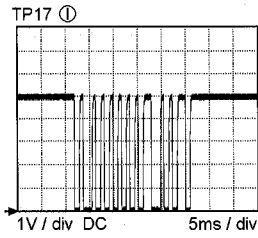

TP6(14") ① → 101V5 DC
 TP6(20") ① → 103V5 DC
 TP6(21") ① → 105V DC
 TP7 ① → 3V3 DC
 TP8 ① → 11V7 DC

I2C BUS STV224x:
 TP34 ① → SCL
 TP37 ① → SDA
 I2C BUS TDA9875:
 TP27 ① → SCL
 TP31 ① → SDA

TP39 ① → 5V DC
 TP39 ② → 0V DC
 TP40 ① → 25V DC
 TP40 ② → 0V DC
 TP41 ① → 5V6 DC
 TP41 ② → 5V6 DC