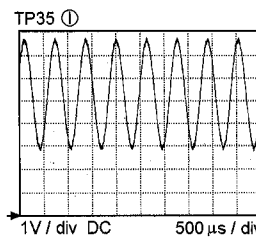

TP6(14") ① → 101V5 DC
 TP6(20") ① → 103V5 DC
 TP6(21") ① → 105V DC
 TP7 ① → 3V3 DC
 TP8 ① → 11V7 DC

I2C BUS STV224x:
 TP34 ① → SCL
 TP37 ① → SDA
 I2C BUS TDA9875:
 TP27 ① → SCL
 TP31 ① → SDA

TP39 ① → 5V DC
 TP39 ② → 0V DC
 TP40 ① → 25V DC
 TP40 ② → 0V DC
 TP41 ① → 5V6 DC
 TP41 ② → 5V6 DC