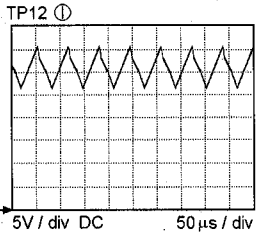

TP6(14") ① → 101V5 DC
 TP6(20") ① → 103V5 DC
 TP6(21") ① → 105V DC
 TP7 ① → 3V3 DC
 TP8 ① → 11V7 DC

I2C BUS STV224x:
 TP34 ① → SCL
 TP37 ① → SDA
 I2C BUS TDA9875:
 TP27 ① → SCL
 TP31 ① → SDA

TP39 ① → 5V DC
 TP39 ② → 0V DC
 TP40 ① → 25V DC
 TP40 ② → 0V DC
 TP41 ① → 5V6 DC
 TP41 ② → 5V6 DC