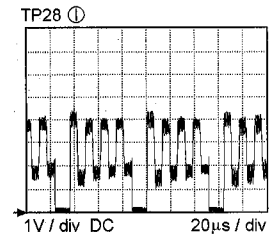

TP6(14") ① → 101V5 DC
 TP6(20") ① → 103V5 DC
 TP6(21") ① → 105V DC
 TP7 ① → 3V3 DC
 TP8 ① → 11V7 DC

I2C BUS STV224x:
 TP34 ① → SCL
 TP37 ① → SDA
 I2C BUS TDA9875:
 TP27 ① → SCL
 TP31 ① → SDA

TP39 ① → 5V DC
 TP39 ② → 0V DC
 TP40 ① → 25V DC
 TP40 ② → 0V DC
 TP41 ① → 5V6 DC
 TP41 ② → 5V6 DC