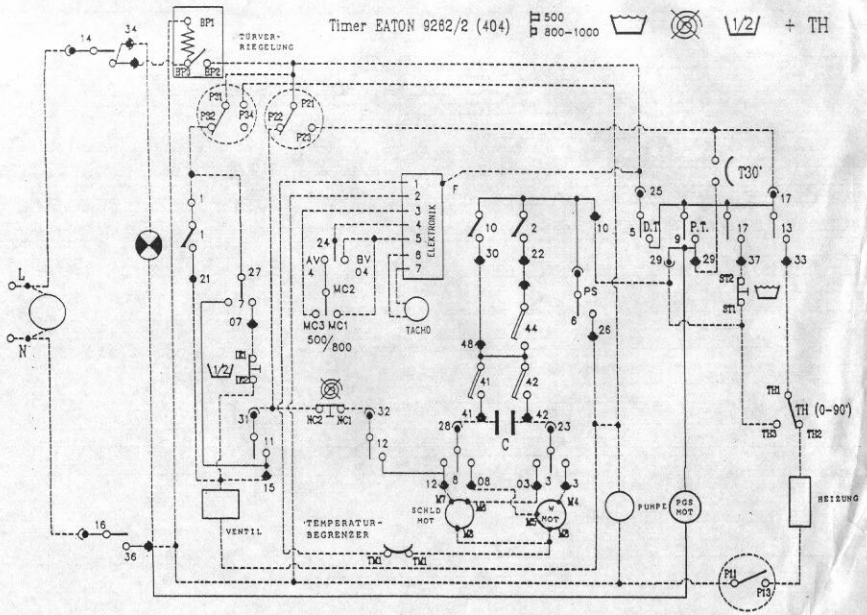

Timer EATON 9262/2 (404)

500
800-1000

V/2 + TH

A 2588
HOVER MAIL 100

TIMER EATON 9262