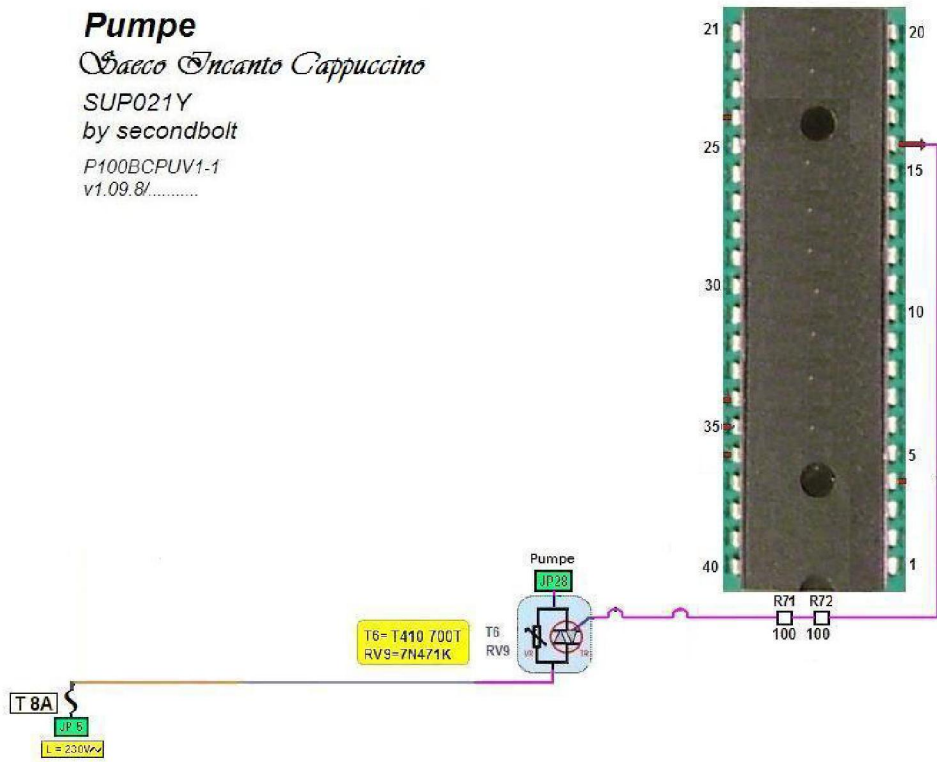

Mahlwerk

Espresso Encanto Cappuccino

SUP021Y
by secondbolt

P100BCPUV1-1
v1.09.8/.....

Pumpe

Saeco Incanto Cappuccino

SUP021Y

by secondbolt

P100BCPUV1-1

v1.09.8/.....

Heizung

Saeco Incanto Cappuccino

SUP021Y
by secondbolt
P100BCPUV1-1
v1.09.8/.....

Dosierspule

Baeco Incanto Cappuccino

SUP021Y