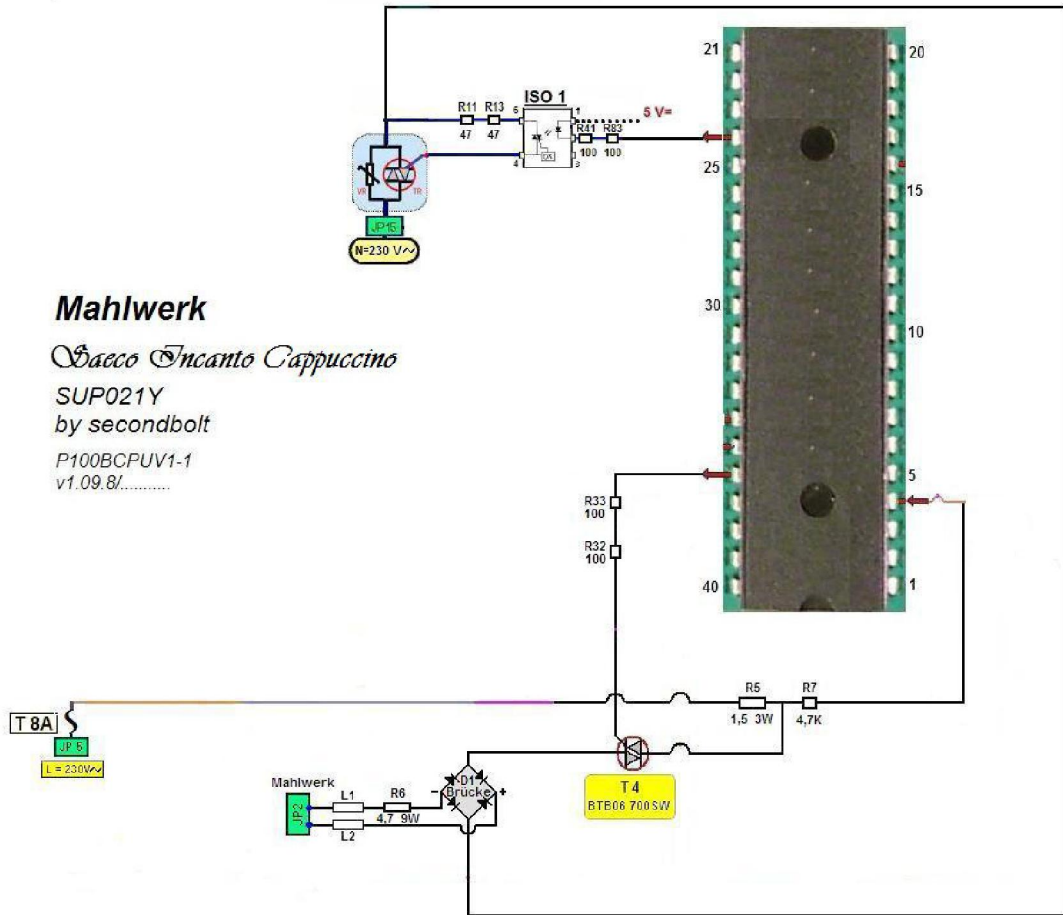

Mahlwerk

Espresso Encanto Cappuccino

SUP021Y
by secondbolt

P100BCPUV1-1
v1.09.8/.....

Pumpe

Saeco Incanto Cappuccino

SUP021Y

by secondbolt

P100BCPUV1-1

v1.09.8/.....

Heizung

Saeco Incanto Cappuccino

SUP021Y
by secondbolt
P100BCPUV1-1
v1.09.8/.....

Dosierspule

Baeco Incanto Cappuccino

SUP021Y