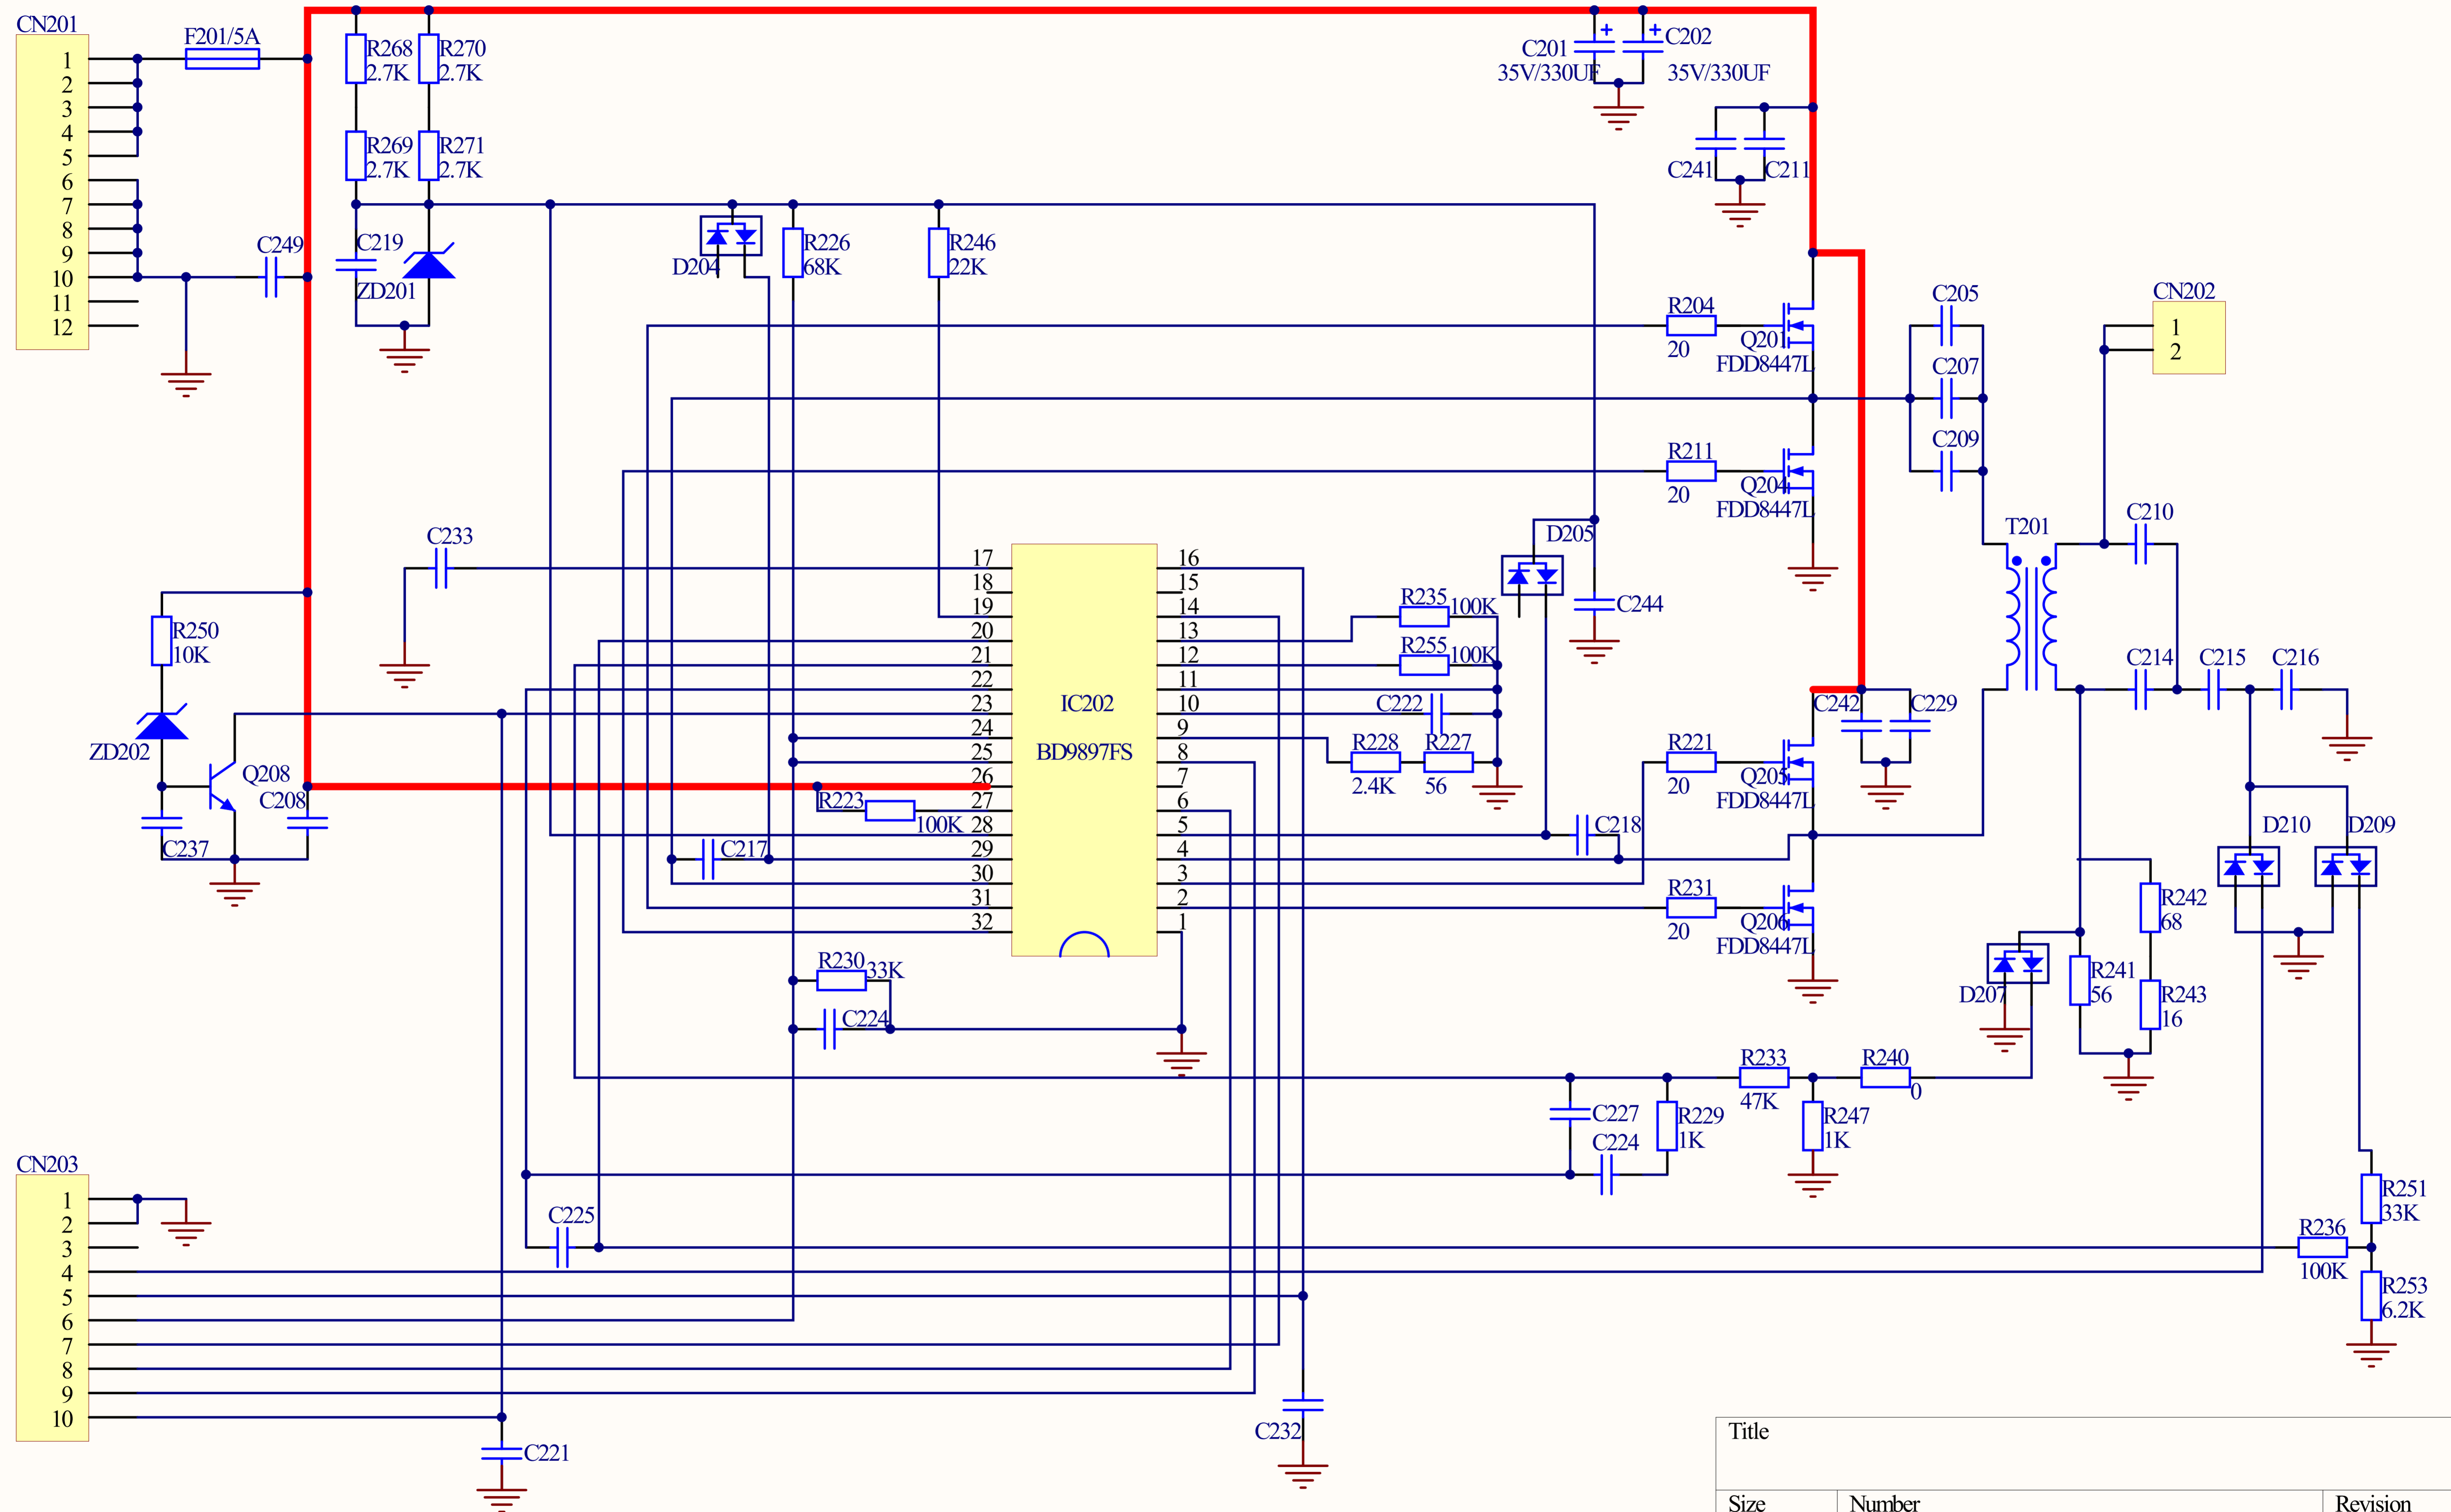

HIU 812 S

Title		
Size	Number	Revision
A4		
Date:	2009-1-10	Sheet of
File:	E:\ \.SCHDOC	Drawn By: