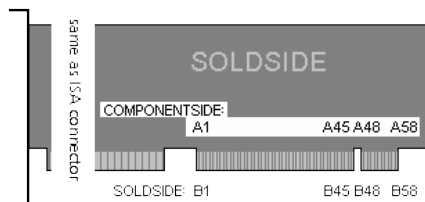

[50 pin Half Pitch Centronics male connector](#)

[50 pin Half Pitch Centronics female connector](#)

[56 pin JAMMA special connector](#)

[58 pin EDGE female connector](#)

[58 pin EDGE male connector](#)

[60 pin BURNDY \(C-60\) connector](#)