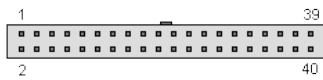

[40 pin IDC female connector](#)