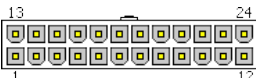

[24 pin MOLEX 39-01-2240 or equivalent connector](#)