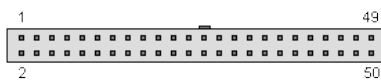

[50 pin IDC female connector](#)