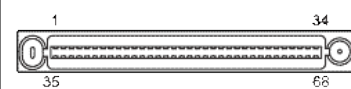

[68 pin Slimline connector](#)