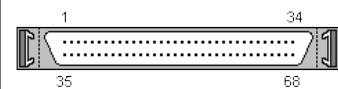

[60 pin CNR bus connector](#)

[60 pin Cisco DB connector](#)

[60 pin LFH-60 male connector](#)

[60 pin Molex 70928 HD Sub-D connector](#)

[68 pin female connector](#)

[68 pin male connector](#)

[68 pin hi-density D-SUB female connector](#)