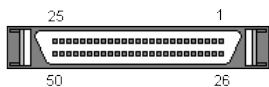

[50 pin hi-density D-SUB female connector](#)