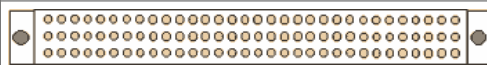

[96 pin Euro-DIN connector](#)

[96 pin DIN 41612 (3x32) female connector](#)