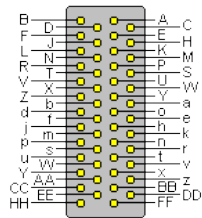

[50 pin IDC male connector](#)

[50 pin hi-density D-SUB male connector](#)

[50 pin D-SUB male connector](#)

[50 pin D-SUB female connector](#)

[50 pin M/50 male connector](#)

[50 pin M/50 female connector](#)