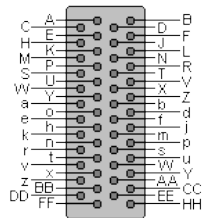

[50 pin IDC male connector](#)

[50 pin hi-density D-SUB male connector](#)

[50 pin D-SUB male connector](#)

[50 pin D-SUB female connector](#)

[50 pin M/50 male connector](#)

[50 pin M/50 female connector](#)