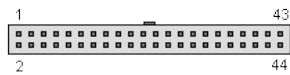

[44 pin IDC (0.75 inch) female connector](#)