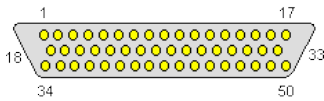

[50 pin D-SUB male connector](#)