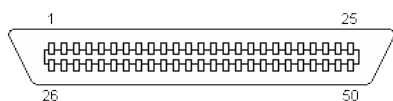

[50 pin Amphenol male connector](#)