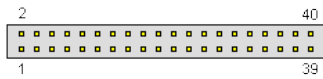

[40 pin IDC male connector](#)