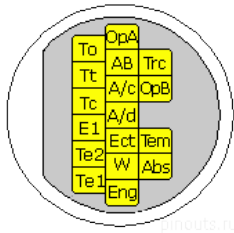

[17 pin Toyota special connector](#)

[18 pin MOLEX 39-29-9182 connector](#)

[18 pin cell phone 2 rows special connector](#)

[18 pin Sony cell phone special connector](#)

[18 pin Samsung SGH-600 cell phone special connector](#)

[18 pin Samsung cell phone special connector](#)

[18 pin unspecified cell phone special connector](#)

[18 pin LG B1200 cell phone special connector](#)

[18 pin Phillips cell phone special connector](#)

[18 pin LG plain cell phone special connector](#)

[18 pin Sagem cell phone special connector](#)

[18 pin Samsung right-to-left numbering cell phone special connector](#)

[18 pin Philips 659 cell phone special connector](#)

[18 pin NEC N610 cell phone special connector](#)

[18 pin Vitelcom cell phone special connector](#)

[19 pin D-SUB female connector](#)

[19 pin D-SUB male connector](#)

[19 pin (Cannon 19 pin male?) connector](#)

[19 pin Philips 630 cell phone special connector](#)

[19 pin Samsung PDA special connector](#)

[19 pin HDMI type A connector](#)

[20 pin MOLEX 39-29-9202 connector](#)

[20 pin IDC male connector](#)

[20 pin MOLEX 39-01-2200 connector](#)