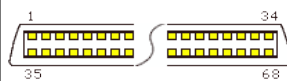

[68 pin Toshiba ss3380 replicator connector](#)