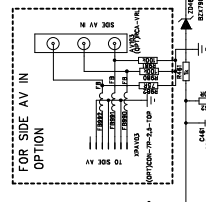

VIDEOCON INTERNATIONAL LTD.
ITEM: 21TY LCD LOOK CHASSIS

DATE:	23/05/06
DESIGNER:	
CHECKED:	
RELEASED:	
SCALE:	
SHEET:	01

CHANGERR13 300K => 26K & CB14 02(p) => 04
 ADD: for resb BR04/47K/2W;
 BR07/44.7R004 & R602/22K; C604/100U/16V;
 R622/1M4148
 ADD: C804/103 1K/VR005/JF L007