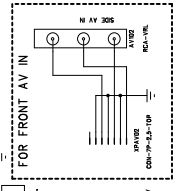

VIDEOCON INTERNATIONAL LTD.
ITEM: 21TY LCD LOOK CHASSIS

DATE:	23/05/06
DESIGNER:	
CHECKED:	
RELEASED:	
SCALE:	
SHEET:	01

CHANGERR13 300K => 26K & CB14 02(p) => 04
 ADD: for resb BR04/47K/2W;
 BR07/44.7R004 & R602/22K; C604/100U/16V;
 R622/1M4148
 ADD: C804/103 1K/VR005/JF L007