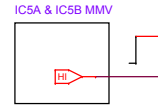

V1 = 3
V2 = 0.1
TD = 0
TR = 2n
TF = 2n
PW = 30n
PER = 1.2

K8_B - Trigger mode:
Normal

(AUTO)