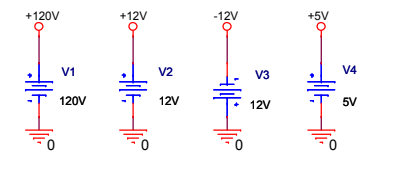

V1 = 3
 V2 = 0.1
 TD = 0
 TR = 2n
 TF = 2n
 PW = 30n
 PER = 1.2

IC5A & IC5B MMV

K9_B - Trigger mode:
 Normal
 (AUTO)

SWEEP VAR pont?

X Lemezpár
 X1 X2