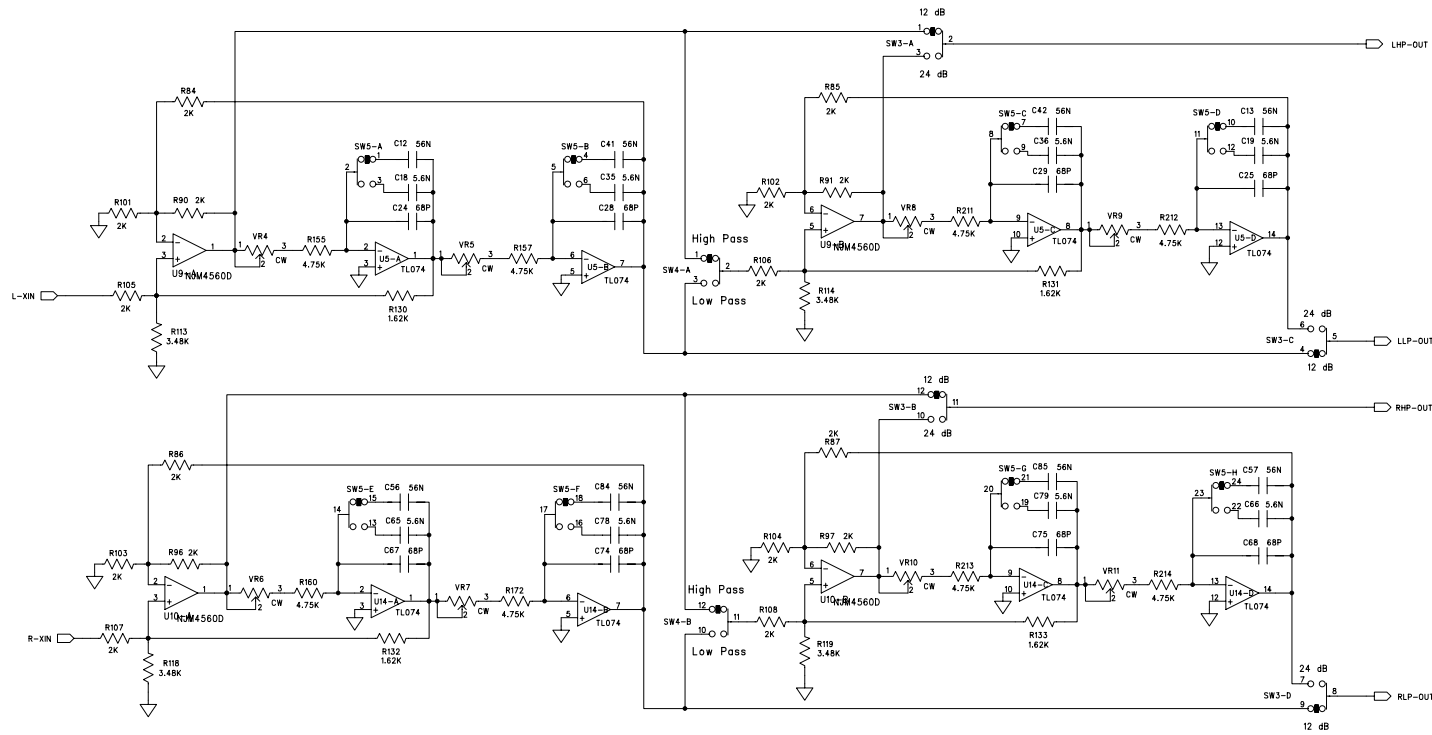

REVISION RECORD	
DESCRIPTION	DATE:

DRAWN: J.Sanchez		DATED: 4/19/99		COMPANY: ETON		TITLE: PA 5402 2 x 500 watt power amplifier	
CHECKED: B. Waddell	DATE: 9/24/99	SCALE:		CODE:	SIZE:	DRAWING NO: crossover section	REV: 1.02
RELEASED:						SHEET: 0F