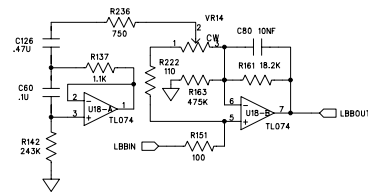

REVISION RECORD	
DESCRIPTION	DATE:

DRAWN: J. Sanchez		DATED: 4/19/99		COMPANY: ETON			
CHECKED: B. Waddell		RELEASED: 8/24/99		TITLE: PA 5402 2 x 500 watt power amplifier		DRAWING NO.:	
				CODE:	SIZE:	bass boost section	
				SCALE:		REV: 1.02	
						SHEET: 0F