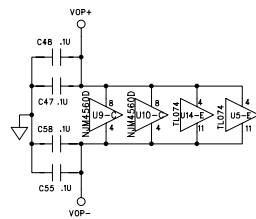

REVISION RECORD	
DESCRIPTION	DATE:

DRAWN: J.Sanchez		DATED: 4/19/99		COMPANY: ETON		TITLE: PA 5402 2 x 500 watt power amplifier	
CHECKED: B. Waddell	DATE: 9/24/99	SCALE:		CODE:	SIZE:	DRAWING NO: crossover section	REV: 1.02
RELEASED:						SHEET: 0F