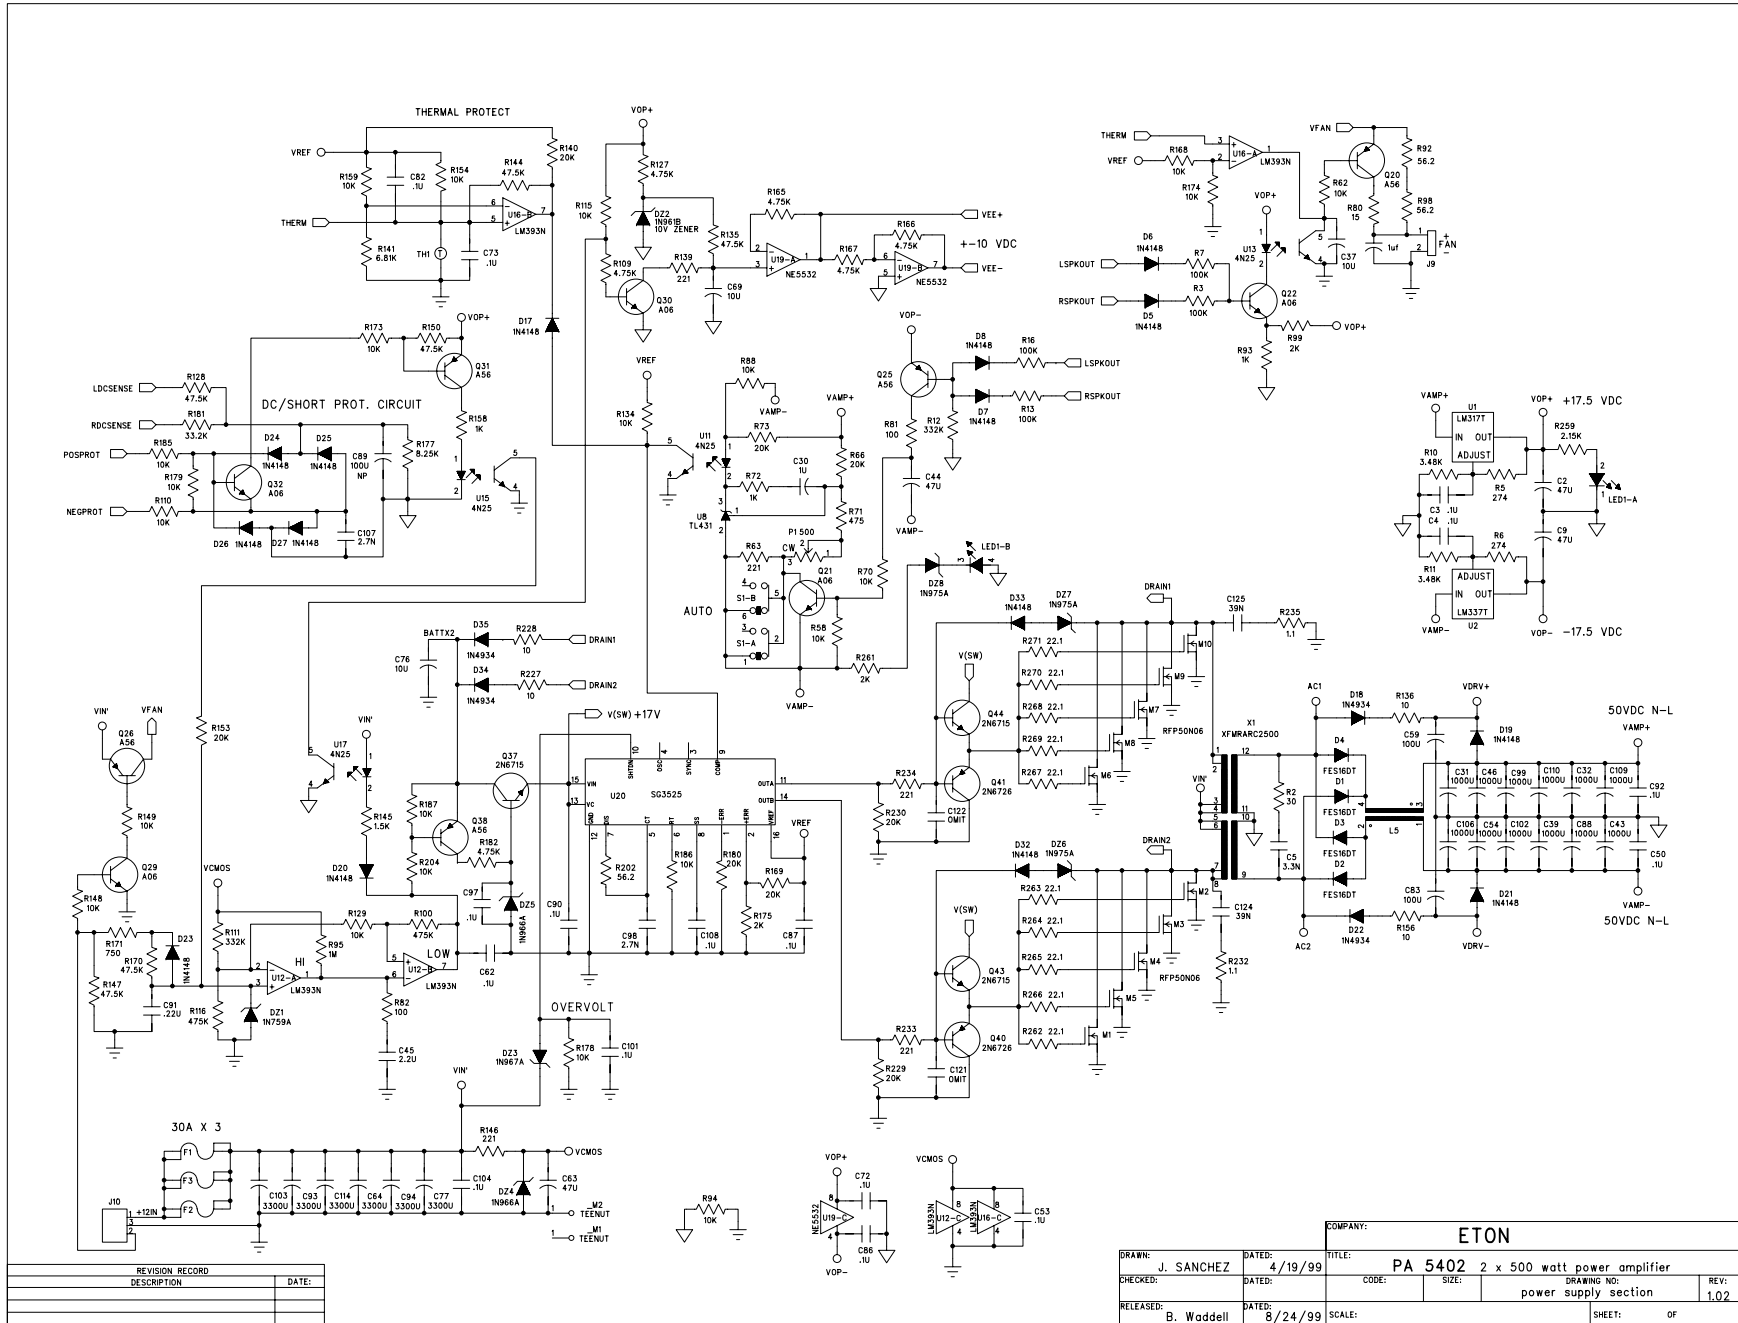

REVISION RECORD	
DESCRIPTION	DATE:

DRAWN: J. Sanchez		DATE: 4/19/99		TITLE: PA 5402 2 x 500 watt power amplifier	
CHECKED: B. Waddell	DATE: 8/24/99	CODE:	SIZE:	DRAWING NO:	REV: 1.02
RELEASED: B. Waddell				SCALE:	SHEET: OF

COMPANY: ETON