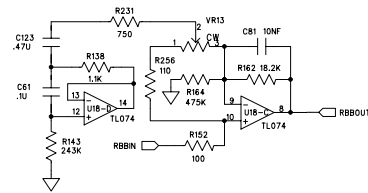

REVISION RECORD	
DESCRIPTION	DATE:

DRAWN: J. Sanchez		DATED: 4/19/99		COMPANY: ETON			
CHECKED: B. Waddell		RELEASED: 8/24/99		TITLE: PA 5402 2 x 500 watt power amplifier		DRAWING NO.:	
				CODE:	SIZE:	bass boost section	
				SCALE:		REV: 1.02	
						SHEET: 0F