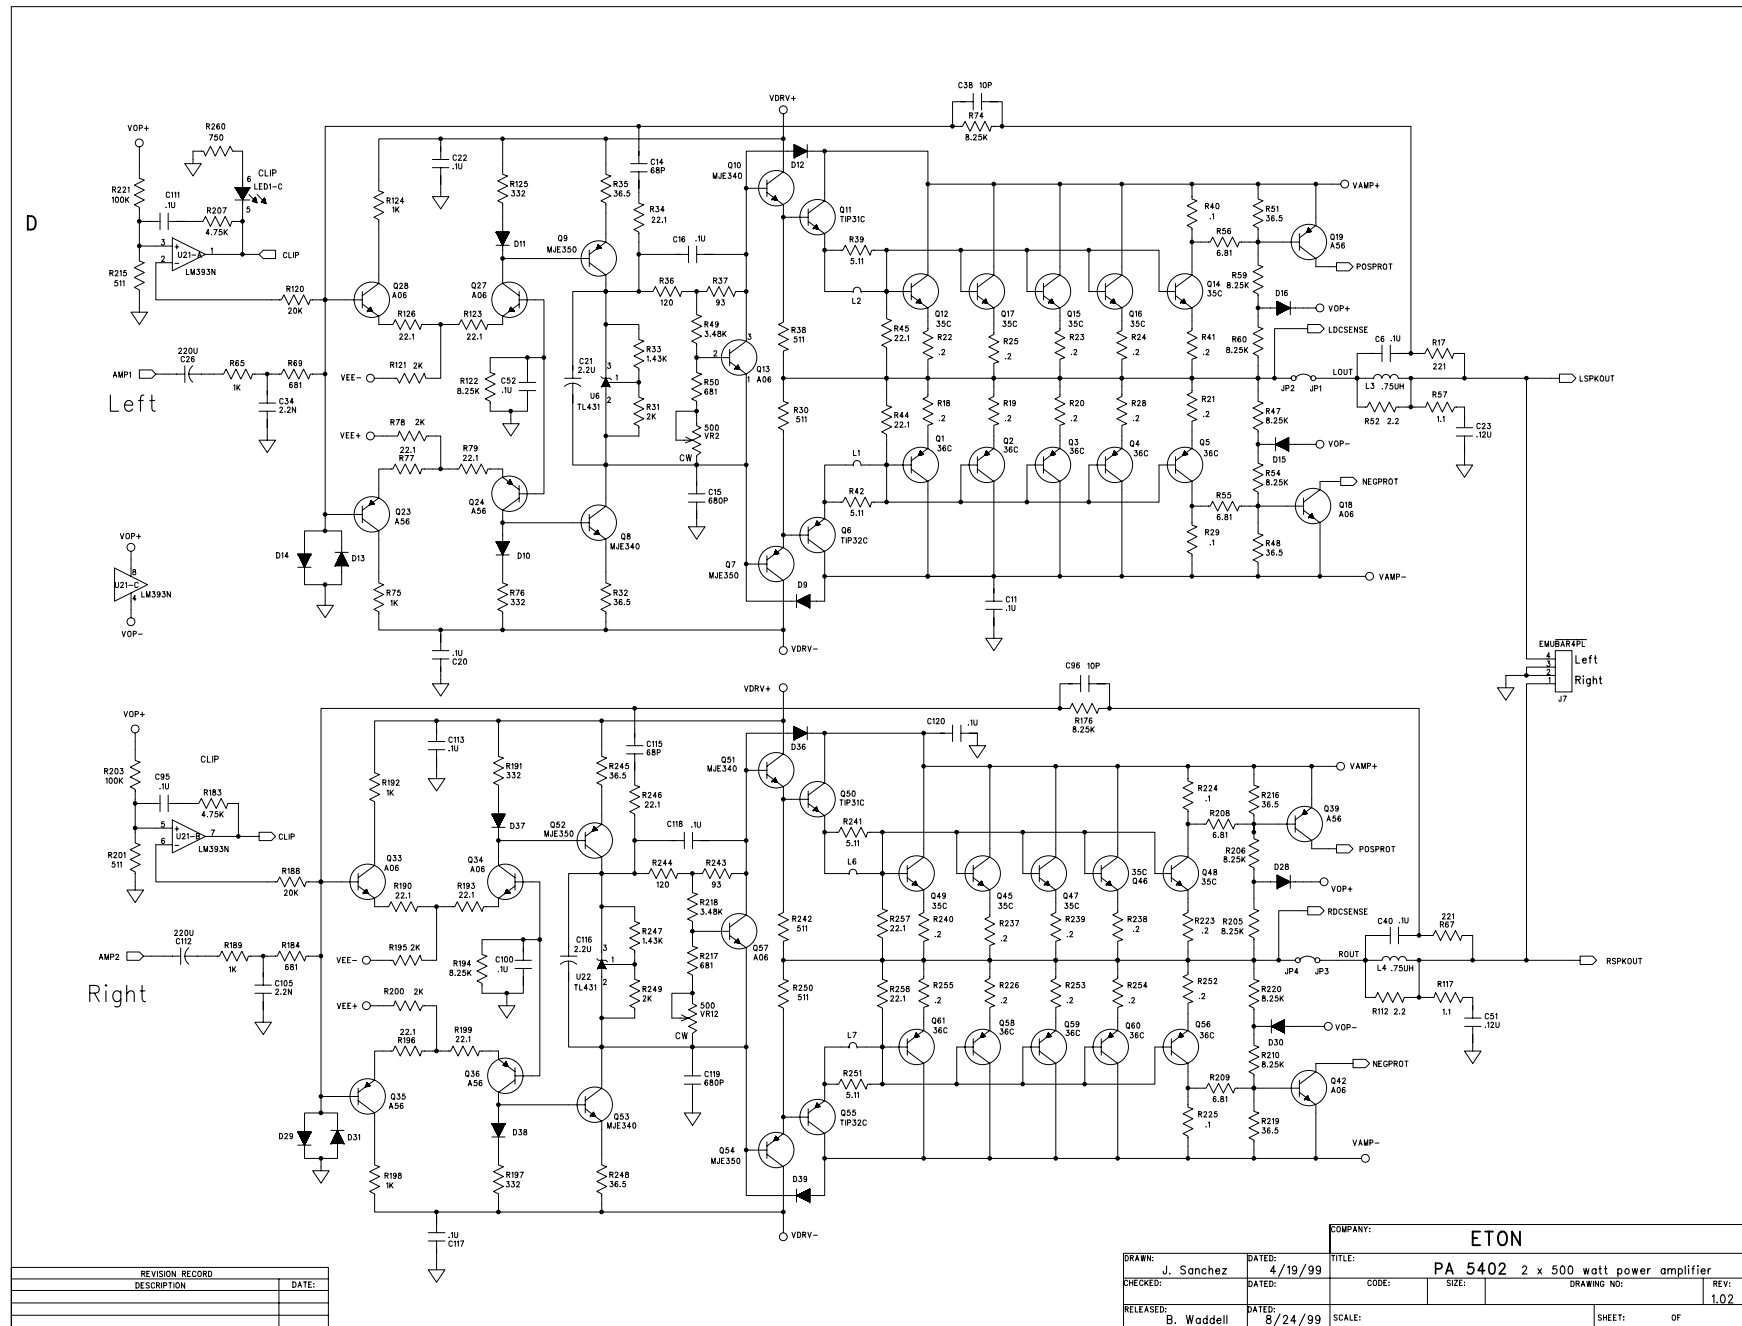

REVISION RECORD	
DESCRIPTION	DATE:

DRAWN: J. Sanchez		DATED: 4/19/99		COMPANY: ETON	
CHECKED:		DATE:		TITLE: PA5402 2 x 500watt power amplifier	
RELEASED: B. Waddell		DATE: 8/24/99		CODE:	SIZE:
SCALE:				DRAWING NO:	REV: 1.02
SHEET:				OF	

D

Left

Right

REVISION RECORD		DATE:
	DESCRIPTION	

DRAWN: J. Sanchez		DATED: 4/19/99		TITLE: PA 5402 2 x 500 watt power amplifier	
CHECKED: B. Waddell		DATED: 8/24/99		CODE:	SIZE:
RELEASED:		DATED:		SCALE:	SHEET: 0F
					REV: 1.02

COMPANY: ETON

REVISION RECORD	
DESCRIPTION	DATE:

DRAWN: J. Sanchez		DATE: 4/19/99		TITLE: PA 5402 2 x 500 watt power amplifier	
CHECKED: B. Waddell	DATE: 8/24/99	CODE:	SIZE:	DRAWING NO:	REV: 1.02
RELEASED: B. Waddell				SCALE:	SHEET: OF

COMPANY: ETON

REVISION RECORD	
DESCRIPTION	DATE:

DRAWN: J. Sanchez		DATED: 4/19/99		COMPANY: ETON			
CHECKED: B. Waddell		RELEASED: 8/24/99		TITLE: PA 5402 2 x 500 watt power amplifier		DRAWING NO.:	
				CODE:	SIZE:	bass boost section	
				SCALE:		REV: 1.02	
						SHEET: 0F	