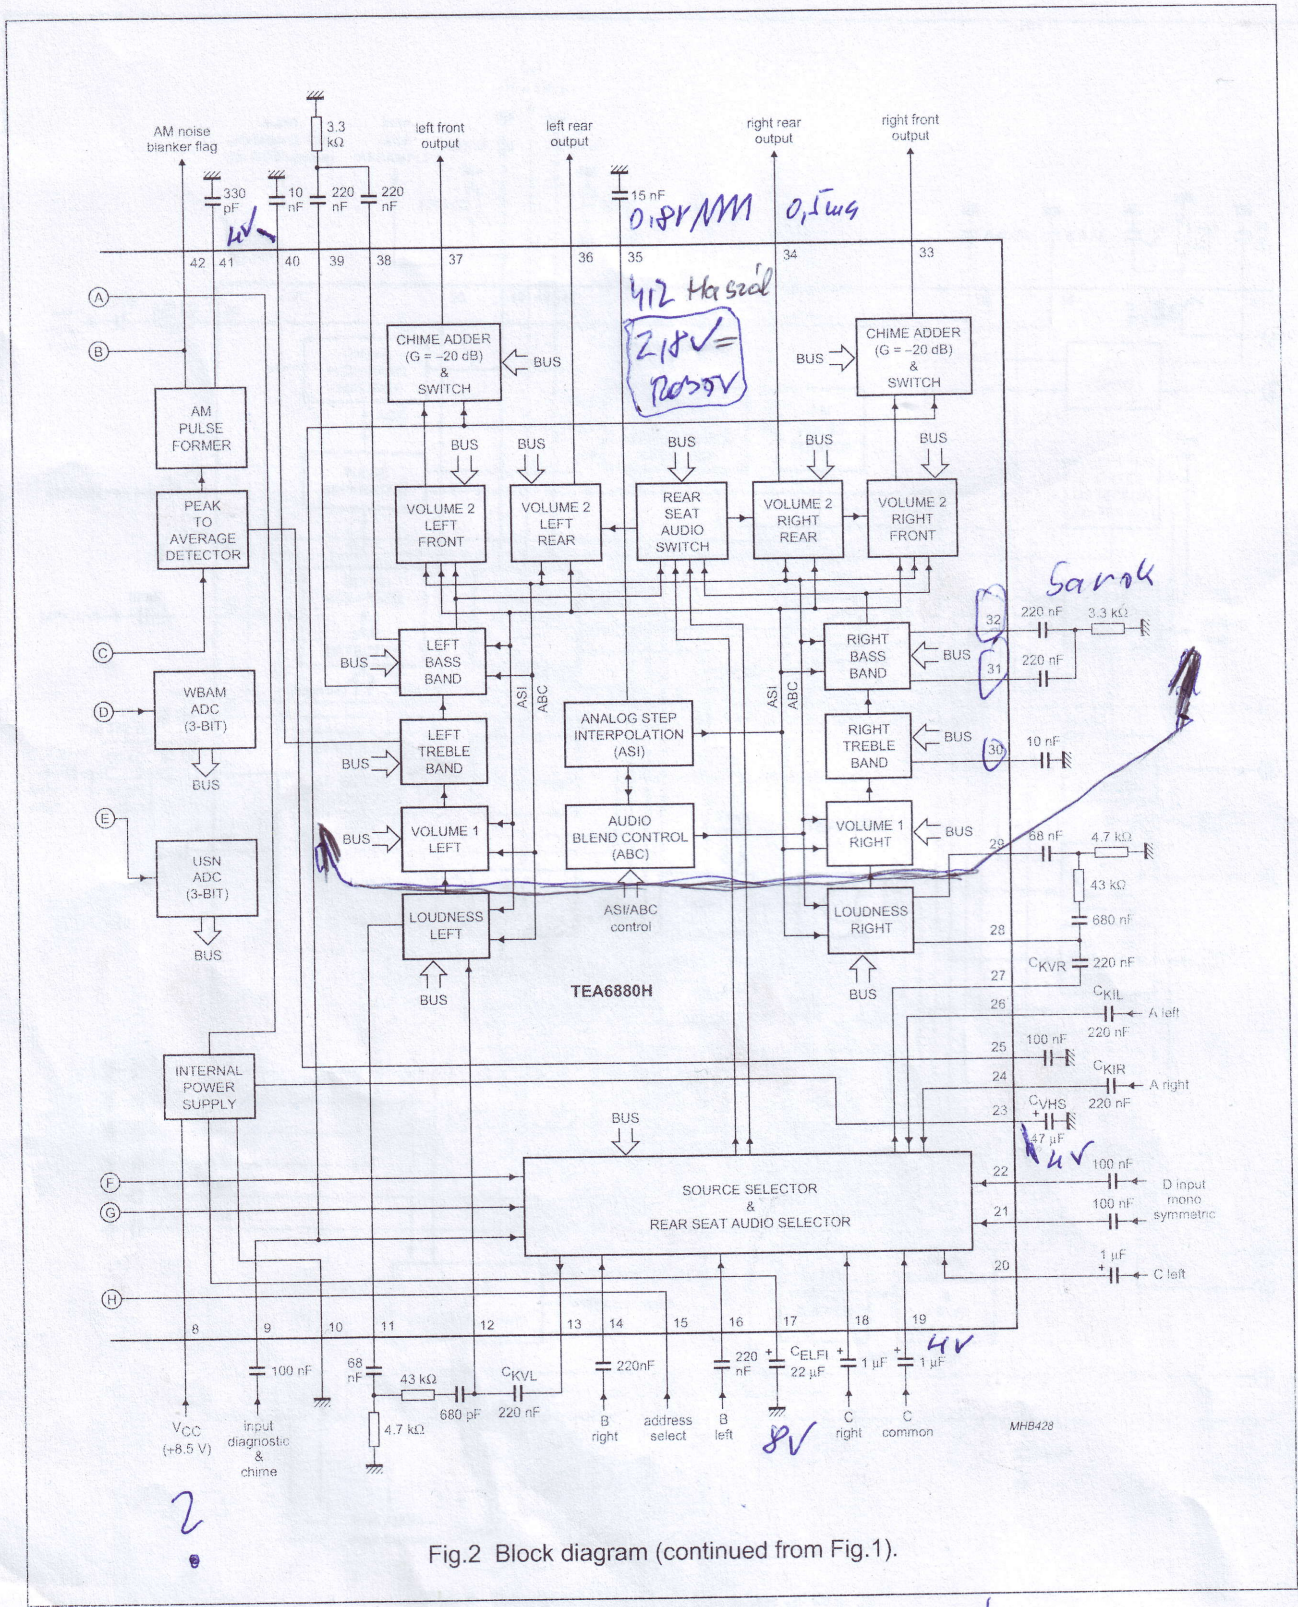

Up-level Car radio Analog Signal Processor (CASP)

TEA6880H

Fig.2 Block diagram (continued from Fig.1).